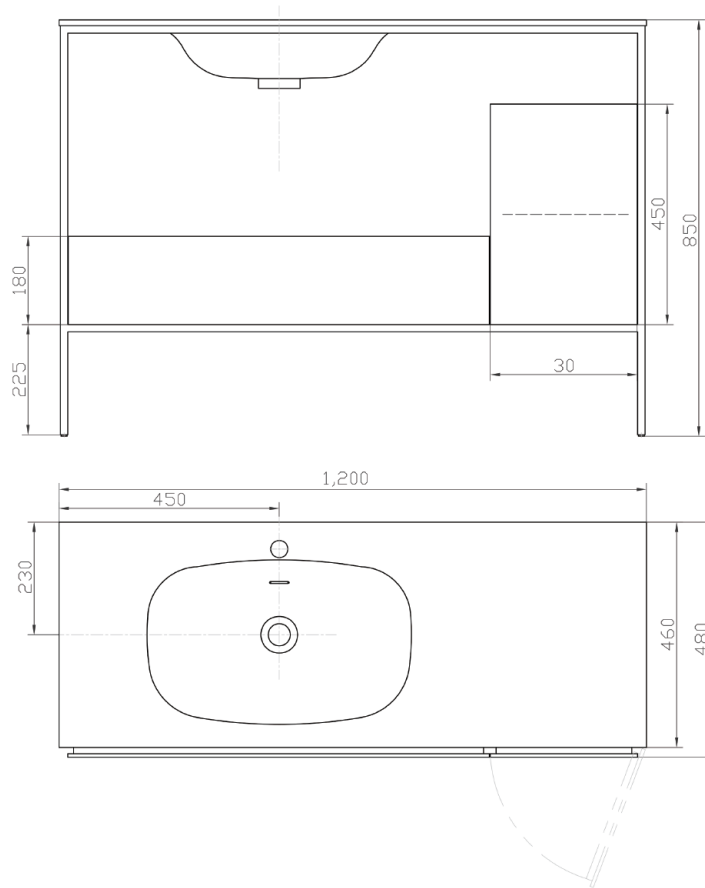

SPECIFICATION SHEET

FRAME COLLECTION 1200

SKU: FRAME 1200 BK-2701-OF

Configuration	1 Drawer and 1 Door
Installation	Floor Standing
Width	1200mm
Depth	480mm
Height	850mm
Colour Options	Black Oak BLK
Basin Options	Composite Stone Drop-in Basin Left Offset CSDB Composite Stone Benchtop CSBT