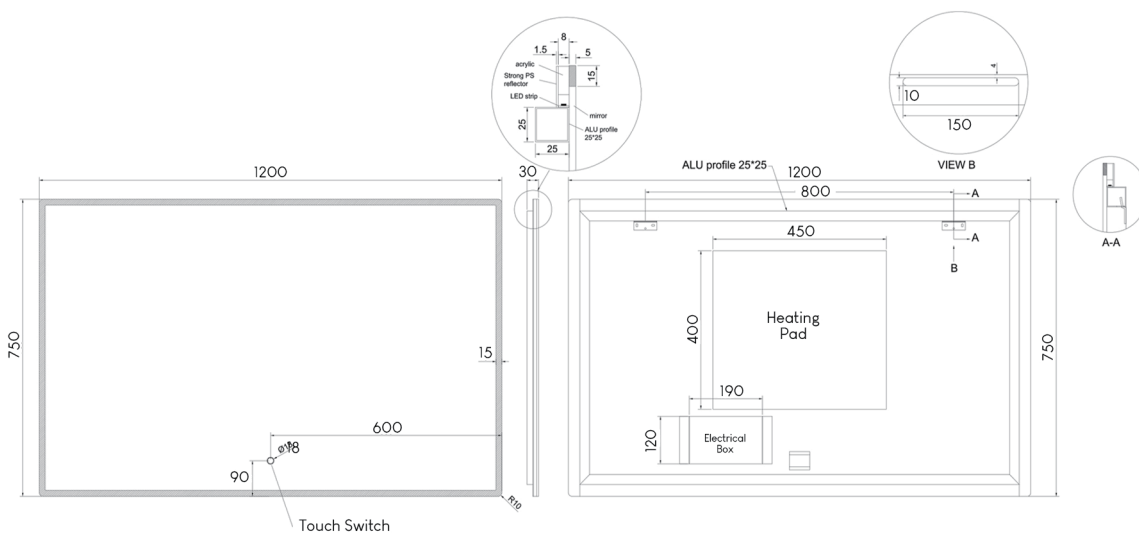

**SPECIFICATION SHEET**

Rectangle Acrylic Framed LED Illuminated & Demister Mirror 1200  
SKU: MI-ARLED1200

|                     |  |
|---------------------|--|
| <b>Material</b>     | Copper-free Mirror with Acrylic Frame and Safety Vinyl Backing |
| <b>Installation</b> | Hardwired<br>Hang with Supplied Mounting Brackets              |
| <b>IP Rating</b>    | IP44   |
| <b>Width</b>        | 1200mm   |
| <b>Depth</b>        | 30mm   |
| <b>Height</b>       | 750mm  |
| <b>Size Options</b> | <b>W750   900   1200   1500   1800mm</b>                       |

Touch Switch

Interchangeable Cool/Neutral/Warm Light

Built-in Demister

Safety Vinyl Backing

SAA Approved

IP44

Copper-free Mirror

2 Year Warranty