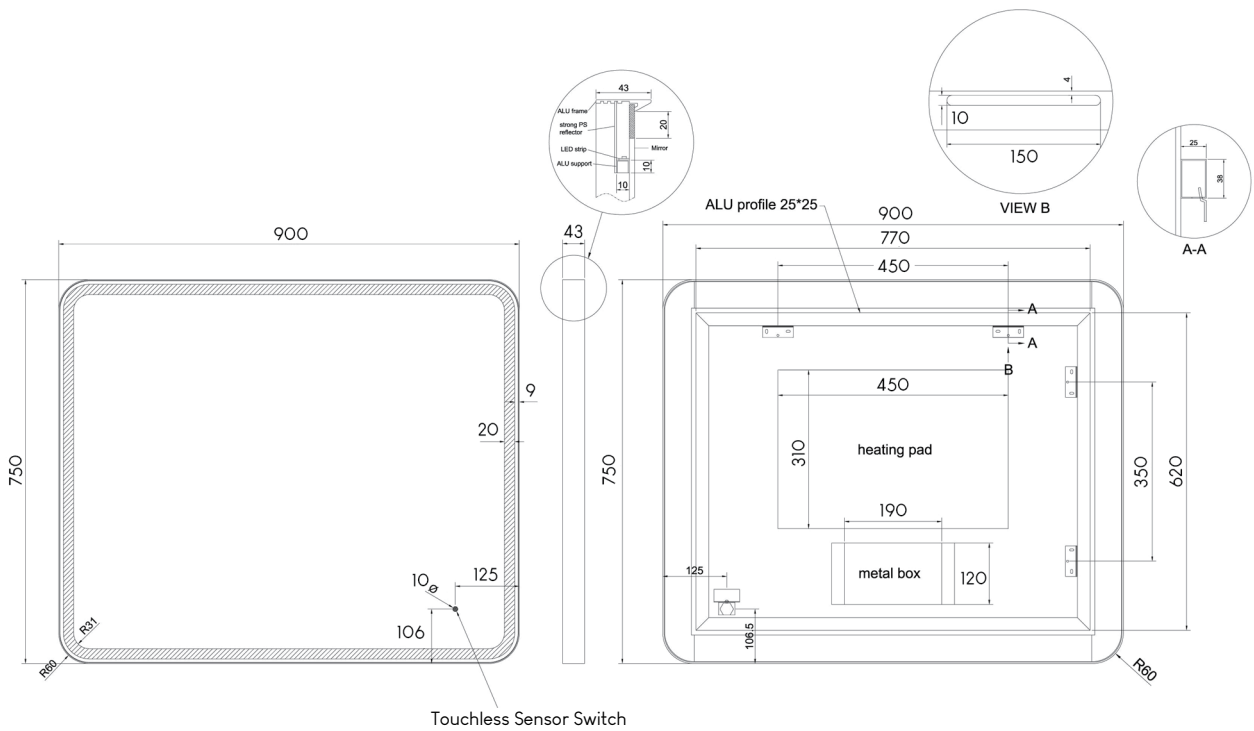

**SPECIFICATION SHEET**

Rectangle Metal Framed Demister & LED Illuminated Mirror 750/900  
SKU: MI-MFSLED750/900B

<b>Material</b>	Copper-free Mirror with Metal Frame and Safety Vinyl Backing
<b>Installation</b>	Hardwired Hang with Supplied Mounting Brackets
<b>IP Rating</b>	IP44
<b>Width</b>	900mm
<b>Depth</b>	43mm
<b>Height</b>	750mm
<b>Installation Options</b>	Landscape or Portrait
<b>Size Options</b>	<b>W750   900</b>   1200   1500   1800mm

-  Touchless Sensor Switch
-  Built-in Demister
-  Safety Vinyl Backing
-  Copper-free Mirror

-  SAA Approved
-  IP44
-  2 Year Warranty