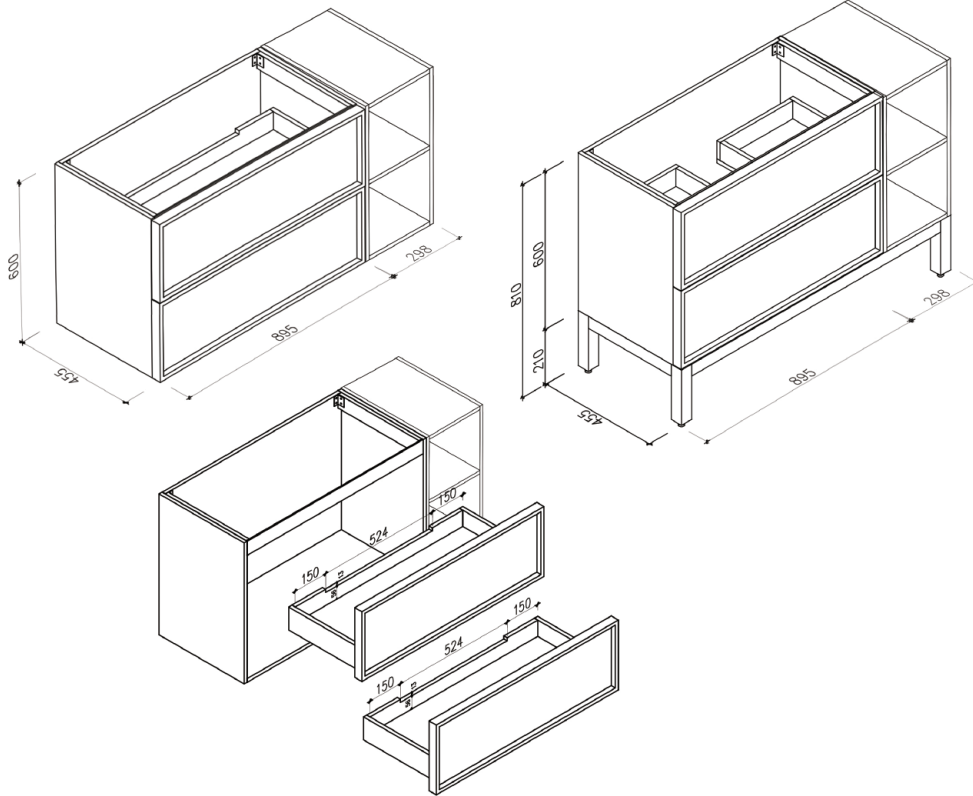

**SPECIFICATION SHEET**

**DEXTER COLLECTION 1200**

SKU: VDG1200

<b>Configuration</b>	2 Small Drawer and 2 Shelf
<b>Installation</b>	Wall Hung or with <b>H210mm</b> Floor Standing Base
<b>Width</b>	1195mm
<b>Depth</b>	455mm
<b>Height</b>	600mm
<b>Colour Options</b>	Cloudy White Oak <b>CO</b> Dark Walnut <b>DW</b>
<b>Basin Options</b>	Poly-marble Drop-in Basin <b>NPMB</b> Composite Stone Drop-in Basin <b>CSDB</b> Composite Stone Benchtop <b>CSBT</b>