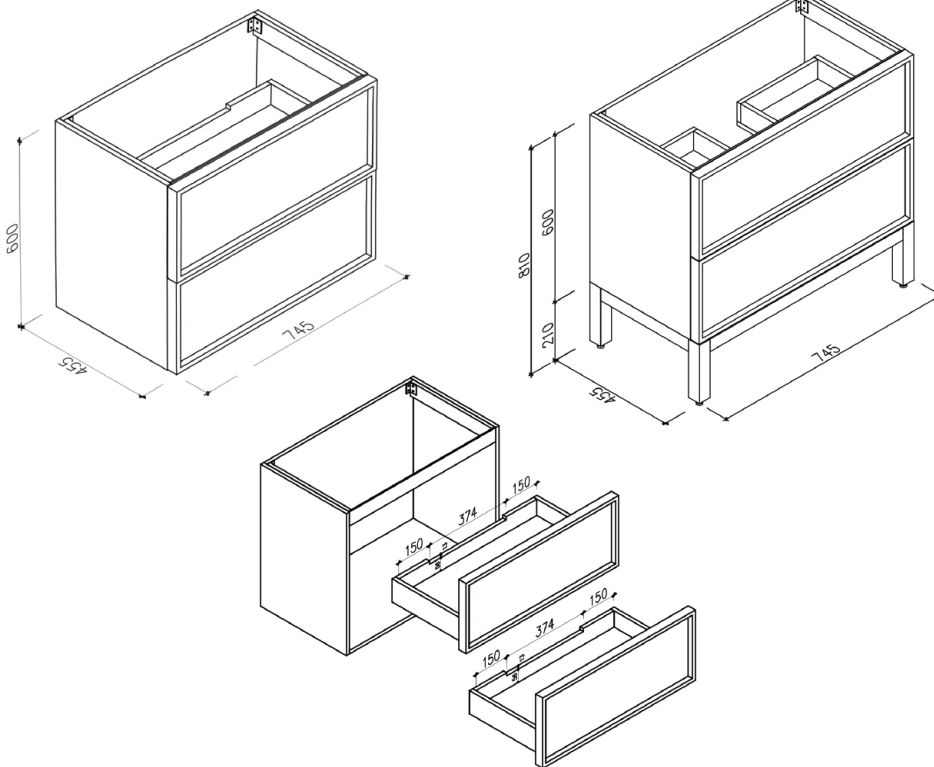

SPECIFICATION SHEET

DEXTER COLLECTION 750

SKU: VDG750

Configuration	2 Small Drawer
Installation	Wall Hung or with H210mm Floor Standing Base
Width	745mm
Depth	455mm
Height	600mm
Colour Options	Cloudy White Oak CO Dark Walnut DW
Basin Options	Poly-marble Drop-in Basin NPMB Composite Stone Drop-in Basin CSDB Composite Stone Benchtop CSBT