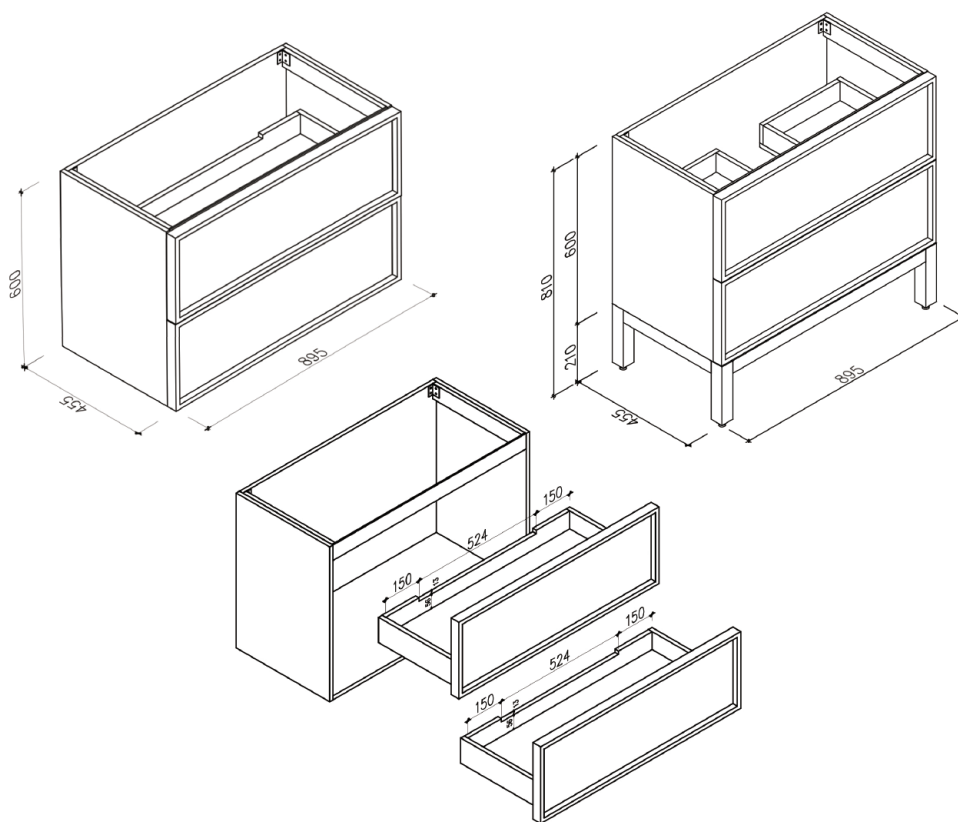

SPECIFICATION SHEET

DEXTER COLLECTION 900

SKU: VDG900

Configuration	2 Small Drawer
Installation	Wall Hung or with H210mm Floor Standing Base
Width	895mm
Depth	455mm
Height	600mm
Colour Options	Cloudy White Oak CO Dark Walnut DW
Basin Options	Poly-marble Drop-in Basin NPMB Composite Stone Drop-in Basin CSDB Composite Stone Benchtop CSBT