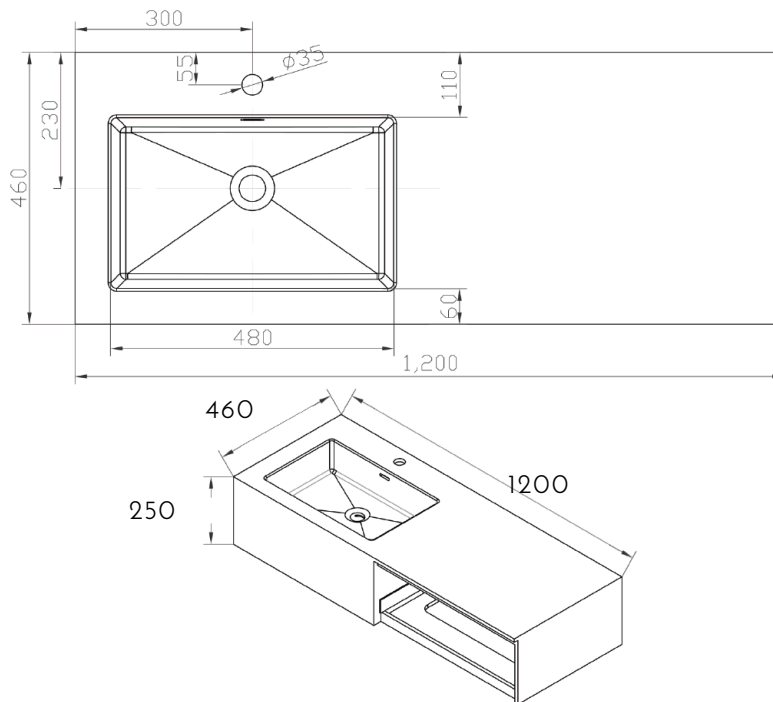

NB

SPECIFICATION SHEET

CUBIC COLLECTION 1200

SKU: CUBIC1200-38483-3

Configuration	1 Drawer
Installation	Wall Hung
Material	Composite Stone
Finish	Matte White
Width	1200mm
Depth	460mm
Height	250mm
Waste Info	Standard 32mm Popup Waste which is sold separately
Overflow	Yes
Colour Options	Matte White & Natural Bamboo NB
Basin Options	Composite Stone Drop-in Basin CSDB