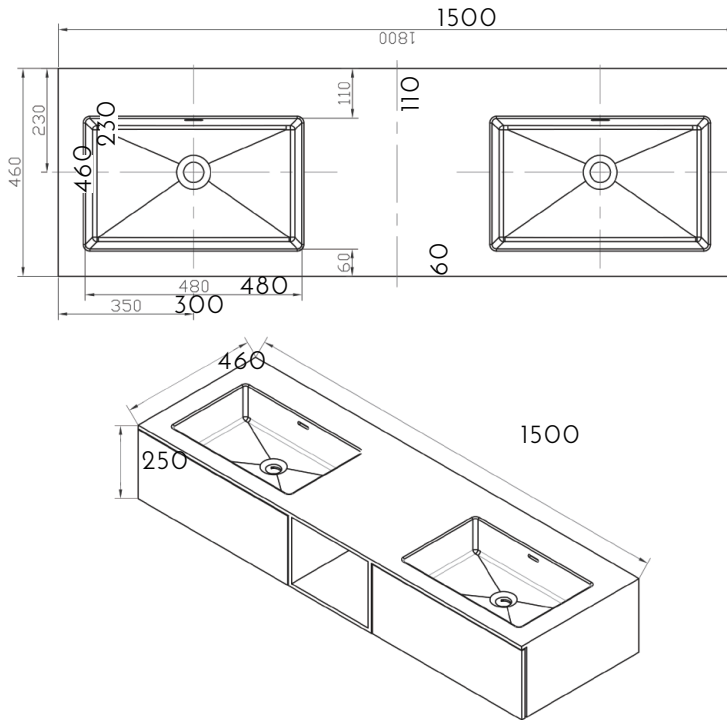

NB

SPECIFICATION SHEET

CUBIC COLLECTION 1500

SKU: CUBIC1500-38484

Configuration	2 Drawer and 1 Shelf
Installation	Wall Hung
Material	Composite Stone
Finish	Matte White
Width	1500mm
Depth	460mm
Height	250mm
Waste Info	Standard 32mm Popup Waste which is sold separately
Overflow	Yes
Colour Options	Matte White & Natural Bamboo NB
Basin Options	Composite Stone Drop-in Basin CSDB