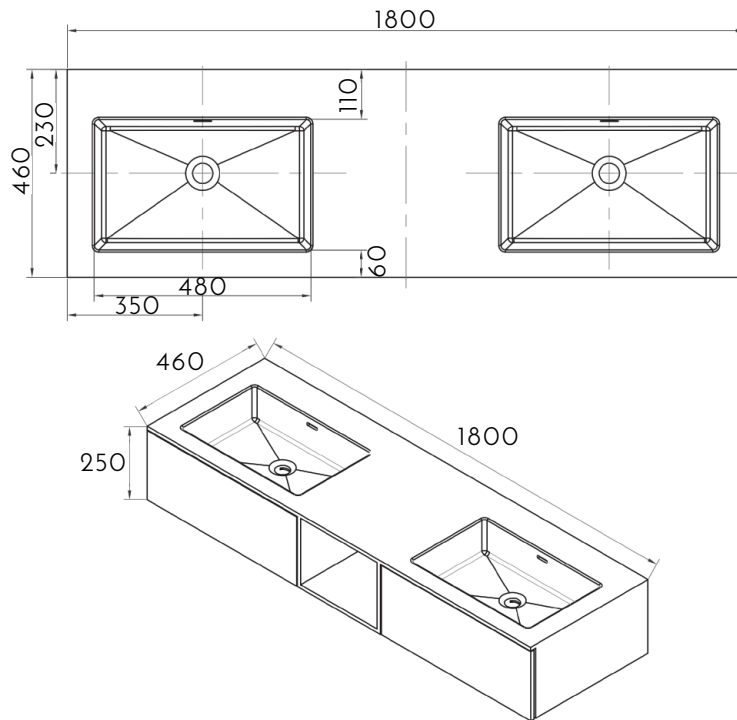

**NB**

**SPECIFICATION SHEET**

**CUBIC COLLECTION 1800**

SKU: CUBIC1800-38484F

<b>Configuration</b>	2 Drawer and 1 Shelf
<b>Installation</b>	Wall Hung
<b>Material</b>	Composite Stone
<b>Finish</b>	Matte White
<b>Width</b>	1800mm
<b>Depth</b>	460mm
<b>Height</b>	250mm
<b>Waste Info</b>	Standard 32mm Popup Waste which is sold separately
<b>Overflow</b>	Yes
<b>Colour Options</b>	Matte White & Natural Bamboo <b>NB</b>
<b>Basin Options</b>	Composite Stone Drop-in Basin <b>CSDB</b>