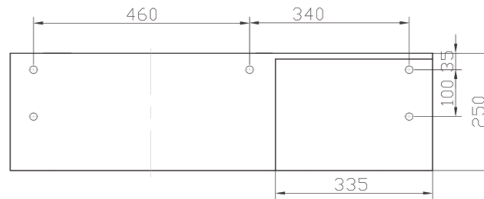

SPECIFICATION SHEET

CUBIC COLLECTION 900

SKU: CUBIC900-38483-3F

Configuration	1 Drawer
Installation	Wall Hung
Material	Composite Stone
Finish	Matte White
Width	900mm
Depth	460mm
Height	250mm
Waste Info	Standard 32mm Popup Waste which is sold separately
Overflow	Yes
Colour Options	Matte White & Natural Bamboo NB
Basin Options	Composite Stone Drop-in Basin CSDB