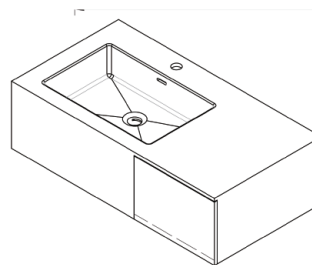

SPECIFICATION SHEET

CUBIC COLLECTION 900

SKU: CUBIC900-38483-3F

Configuration	1 Drawer
Installation	Wall Hung
Material	Composite Stone
Finish	Matte White
Width	900mm
Depth	460mm
Height	250mm
Waste Info	Standard 32mm Popup Waste which is sold separately
Overflow	Yes
Colour Options	Matte White & Natural Bamboo NB
Basin Options	Composite Stone Drop-in Basin CSDB