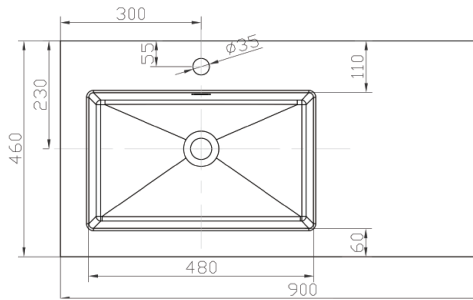

SPECIFICATION SHEET

CUBIC COLLECTION 900

SKU: CUBIC900-38483-3F

Configuration	1 Drawer
Installation	Wall Hung
Material	Composite Stone
Finish	Matte White
Width	900mm
Depth	460mm
Height	250mm
Waste Info	Standard 32mm Popup Waste which is sold separately
Overflow	Yes
Colour Options	Matte White & Natural Bamboo NB
Basin Options	Composite Stone Drop-in Basin CSDB