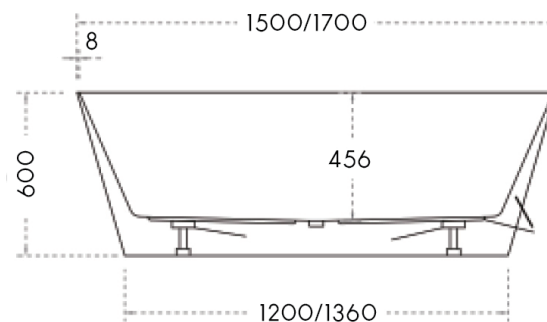

SPECIFICATION SHEET

MILLA 1500/1700 Freestanding Bath

SKU: BTH-AR-6611 MILA

Material	Acrylic
Installation	Freestanding
Width	1500/1700mm
Depth	700/750mm
Height	600mm
Adjustable Feet	Yes
Waste Size	40mm
Overflow	Yes
Colour	White
Finish Options	Gloss/Matte White
Size Options	W 1500 or 1700mm

Acrylic Bath with Fiberglass Resin Backing

Double Wall Construction for Extra Insulation

Metal Support Frame

5 Year Warranty