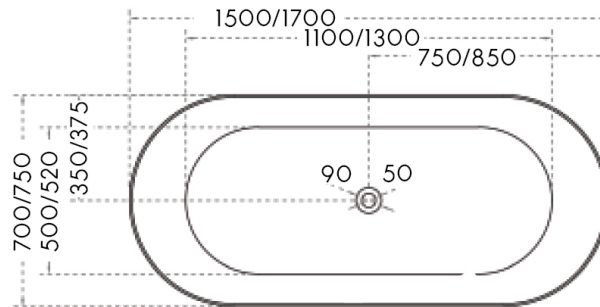

SPECIFICATION SHEET

MILLA 1500/1700 Freestanding Bath

SKU: BTH-AR-6611 MILA

Material	Acrylic
Installation	Freestanding
Width	1500/1700mm
Depth	700/750mm
Height	600mm
Adjustable Feet	Yes
Waste Size	40mm
Overflow	Yes
Colour	White
Finish Options	Gloss/Matte White
Size Options	W 1500 or 1700mm