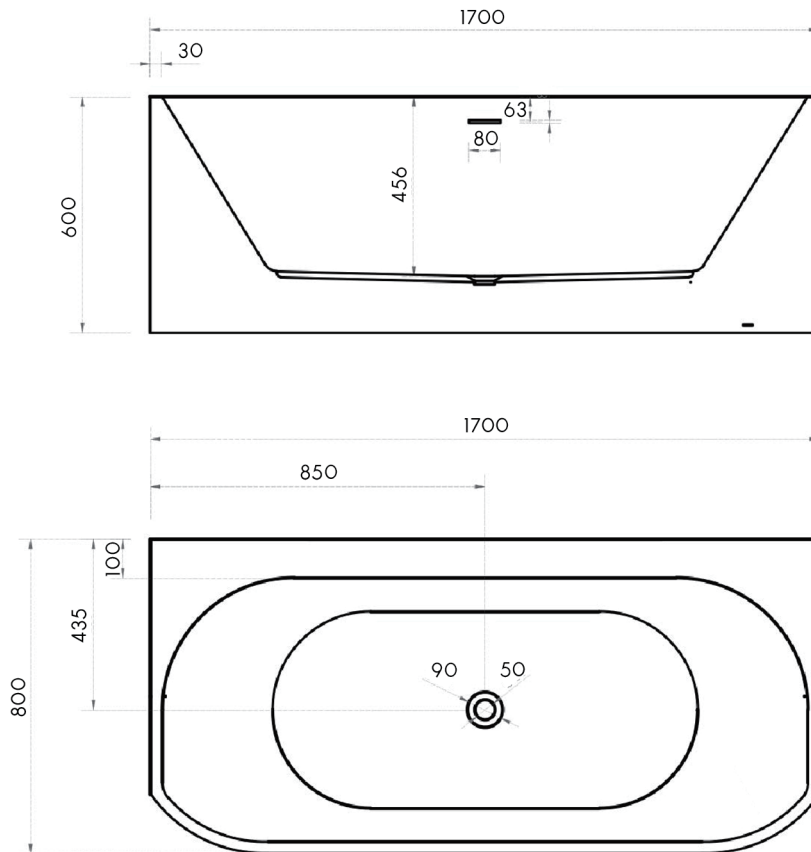

SPECIFICATION SHEET

BIANCA 1700 Freestanding Bath

SKU: BTH-AR-6692 BIANCA

| | |
|-----------------|-------------------|
| Material | Acrylic |
| Installation | Freestanding |
| Width | 1700mm |
| Depth | 800mm |
| Height | 600mm |
| Adjustable Feet | Yes |
| Waste Size | 40mm |
| Overflow | Yes |
| Colour | White |
| Finish Options | Gloss/Matte White |

Acrylic Bath with Fiberglass Resin Backing

Double Wall Construction for Extra Insulation

Metal Support Frame

5 Year Warranty

www.toptilebathrooms.co.nz

Dimensions are approximate.
Refer to www.toptilebathrooms.co.nz/warranty for full warranty details.