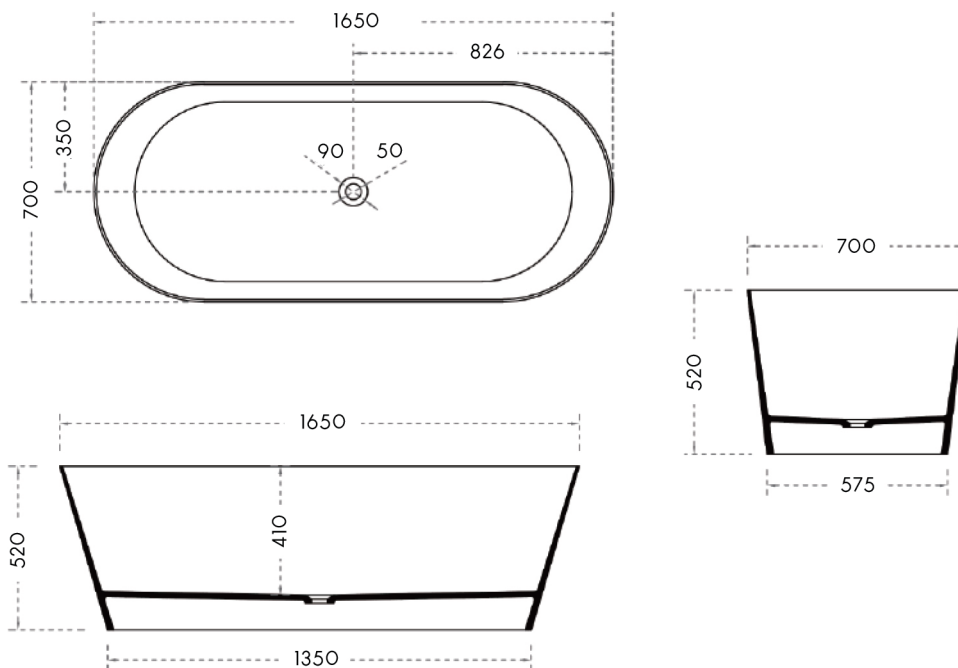

**SPECIFICATION SHEET**

**KYLIE 1650 Freestanding Bath**

SKU: BTH-ARCS-CS8861 KYLIE1650

Material	Composite Stone
Installation	Freestanding
Width	1650mm
Depth	700mm
Height	520mm
Adjustable Feet	Yes
Waste Size	40mm
Overflow	No
Colour	White
Finish	Matte