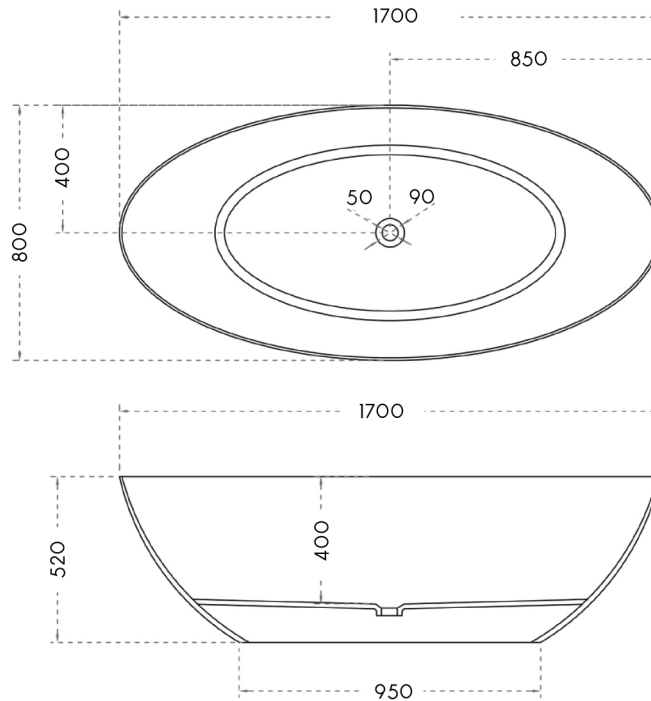

SPECIFICATION SHEET

SKYLAR 1700 Freestanding Bath

SKU: BTH-ARCS-CS8863 SKYLAR1700

Material	Composite Stone
Installation	Freestanding
Width	1700mm
Depth	800mm
Height	520mm
Adjustable Feet	No
Waste Size	40mm
Overflow	No
Colour	White
Finish	Matte