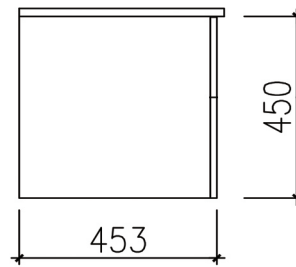

SPECIFICATION SHEET

BLANCHE COLLECTION 1200

SKU: VVF1200

Configuration	1 Large Drawer and 1 Door
Installation	Wall Hung
Width	1195mm
Depth	455mm
Height	450mm
Colour Options	Varnished Oak VO Dark Walnut DW
Basin Options	Poly-marble Drop-in Basin NPMB Composite Stone Drop-in Basin CSDB Composite Stone Benchtop CSBT