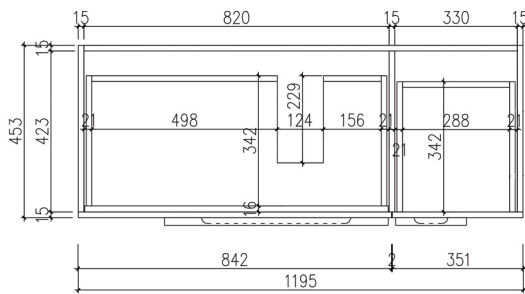

SPECIFICATION SHEET

BLANCHE COLLECTION 1200

SKU: VVF1200

Configuration	1 Large Drawer and 1 Door
Installation	Wall Hung
Width	1195mm
Depth	455mm
Height	450mm
Colour Options	Varnished Oak VO Dark Walnut DW
Basin Options	Poly-marble Drop-in Basin NPMB Composite Stone Drop-in Basin CSDB Composite Stone Benchtop CSBT