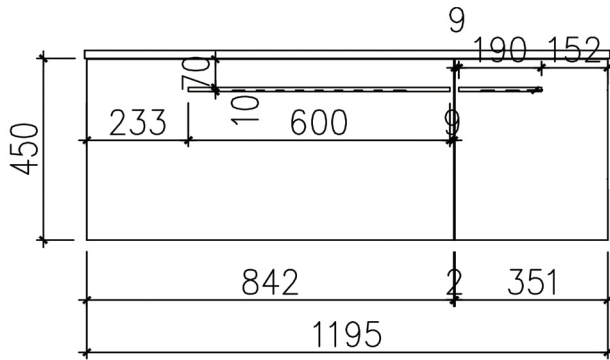

SPECIFICATION SHEET

BLANCHE COLLECTION 1200

SKU: VVF1200

Configuration	1 Large Drawer and 1 Door
Installation	Wall Hung
Width	1195mm
Depth	455mm
Height	450mm
Colour Options	Varnished Oak VO Dark Walnut DW
Basin Options	Poly-marble Drop-in Basin NPMB Composite Stone Drop-in Basin CSDB Composite Stone Benchtop CSBT