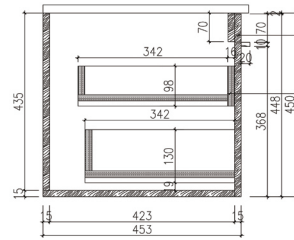

SPECIFICATION SHEET

BLANCHE COLLECTION 1200

SKU: VVF1200

Configuration	1 Large Drawer and 1 Door
Installation	Wall Hung
Width	1195mm
Depth	455mm
Height	450mm
Colour Options	Varnished Oak VO Dark Walnut DW
Basin Options	Poly-marble Drop-in Basin NPMB Composite Stone Drop-in Basin CSDB Composite Stone Benchtop CSBT