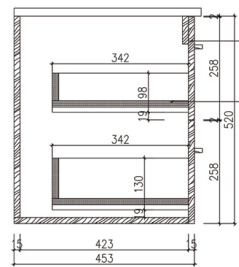

**SPECIFICATION SHEET**

**BLANCHE COLLECTION 1800**

SKU: VVF1800D

Configuration	4 Small Drawer
Installation	Wall Hung
Width	1795mm
Depth	455mm
Height	520mm
Colour Options	Varnished Oak <b>VO</b> Dark Walnut <b>DW</b>
Basin Options	Composite Stone Drop-in Basin <b>CSDB</b> Composite Stone Benchtop <b>CSBT</b>

Dimensions are approximate.  
Refer to [www.toptilebathrooms.co.nz/warranty](http://www.toptilebathrooms.co.nz/warranty) for full warranty details.

**Perfect for You**