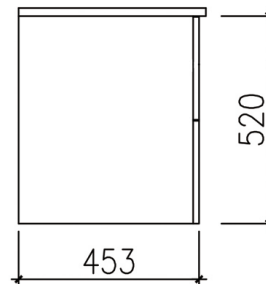

**SPECIFICATION SHEET**

**BLANCHE COLLECTION 1800**

SKU: VVF1800D

Configuration	4 Small Drawer
Installation	Wall Hung
Width	1795mm
Depth	455mm
Height	520mm
Colour Options	Varnished Oak <b>VO</b> Dark Walnut <b>DW</b>
Basin Options	Composite Stone Drop-in Basin <b>CSDB</b> Composite Stone Benchtop <b>CSBT</b>

Dimensions are approximate.  
Refer to [www.toptilebathrooms.co.nz/warranty](http://www.toptilebathrooms.co.nz/warranty) for full warranty details.

**Perfect for You**