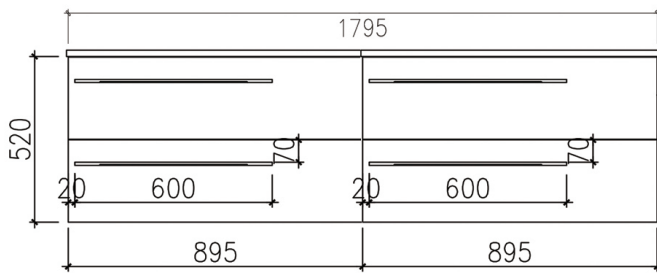

**SPECIFICATION SHEET**

**BLANCHE COLLECTION 1800**

SKU: VVF1800D

Configuration	4 Small Drawer
Installation	Wall Hung
Width	1795mm
Depth	455mm
Height	520mm
Colour Options	Varnished Oak <b>VO</b> Dark Walnut <b>DW</b>
Basin Options	Composite Stone Drop-in Basin <b>CSDB</b> Composite Stone Benchtop <b>CSBT</b>

Dimensions are approximate.  
Refer to [www.toptilebathrooms.co.nz/warranty](http://www.toptilebathrooms.co.nz/warranty) for full warranty details.

**Perfect for You**