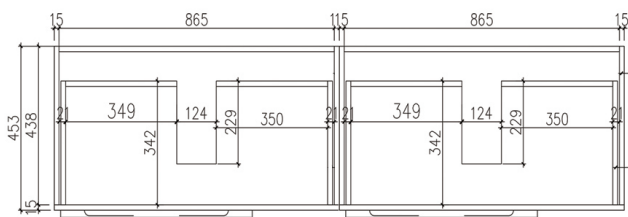

**SPECIFICATION SHEET**

**BLANCHE COLLECTION 1800**

SKU: VVF1800D

Configuration	4 Small Drawer
Installation	Wall Hung
Width	1795mm
Depth	455mm
Height	520mm
Colour Options	Varnished Oak <b>VO</b> Dark Walnut <b>DW</b>
Basin Options	Composite Stone Drop-in Basin <b>CSDB</b> Composite Stone Benchtop <b>CSBT</b>

Dimensions are approximate.  
Refer to [www.toptilebathrooms.co.nz/warranty](http://www.toptilebathrooms.co.nz/warranty) for full warranty details.

**Perfect for You**