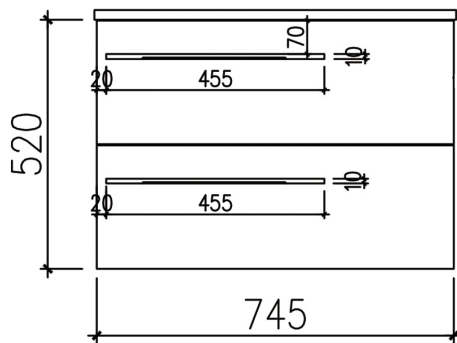

SPECIFICATION SHEET

BLANCHE COLLECTION 750

SKU: VVF750

Configuration	2 Small Drawer
Installation	Wall Hung
Width	745mm
Depth	455mm
Height	520mm
Colour Options	Varnished Oak VO Dark Walnut DW
Basin Options	Poly-marble Drop-in Basin NPMB Composite Stone Drop-in Basin CSDB Composite Stone Benchtop CSBT