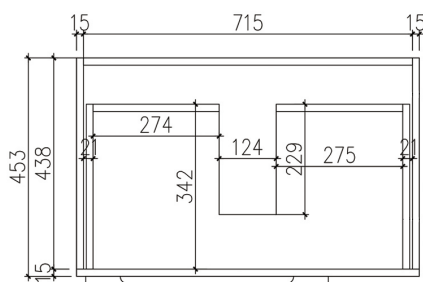

SPECIFICATION SHEET

BLANCHE COLLECTION 750

SKU: VVF750

Configuration	2 Small Drawer
Installation	Wall Hung
Width	745mm
Depth	455mm
Height	520mm
Colour Options	Varnished Oak VO Dark Walnut DW
Basin Options	Poly-marble Drop-in Basin NPMB Composite Stone Drop-in Basin CSDB Composite Stone Benchtop CSBT