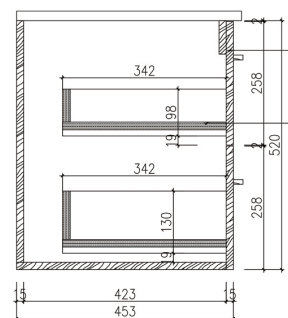

SPECIFICATION SHEET

BLANCHE COLLECTION 750

SKU: VVF750

Configuration	2 Small Drawer
Installation	Wall Hung
Width	745mm
Depth	455mm
Height	520mm
Colour Options	Varnished Oak VO Dark Walnut DW
Basin Options	Poly-marble Drop-in Basin NPMB Composite Stone Drop-in Basin CSDB Composite Stone Benchtop CSBT