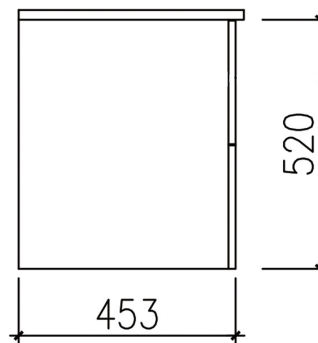

SPECIFICATION SHEET

BLANCHE COLLECTION 750

SKU: VVF750

Configuration	2 Small Drawer
Installation	Wall Hung
Width	745mm
Depth	455mm
Height	520mm
Colour Options	Varnished Oak VO Dark Walnut DW
Basin Options	Poly-marble Drop-in Basin NPMB Composite Stone Drop-in Basin CSDB Composite Stone Benchtop CSBT