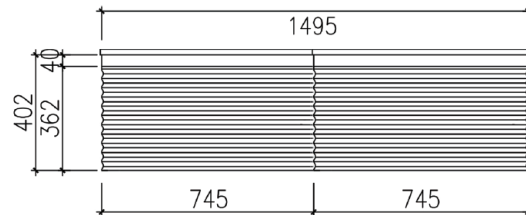

SPECIFICATION SHEET

JEROME COLLECTION 1500

SKU: VEX1500D

Configuration 2 Large Drawer
Installation Wall Hung
Width 1495mm
Depth 455mm
Height 400mm
Colour Options Varnished Oak **VO**

Basin Options

Dark Walnut **DW**
Cloudy White Oak **CO**
Poly-marble Drop-in Basin **NPMB**
Composite Stone Drop-in Basin **CSDB**
Composite Stone Benchtop **CSBT**