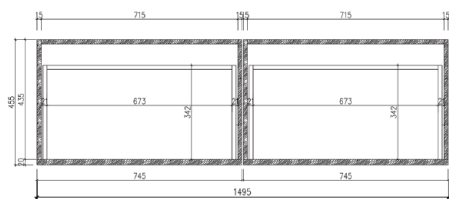

SPECIFICATION SHEET

JEROME COLLECTION 1500

SKU: VEX1500D

Configuration 2 Large Drawer
Installation Wall Hung
Width 1495mm
Depth 455mm
Height 400mm
Colour Options Varnished Oak **VO**

Basin Options

Dark Walnut **DW**
Cloudy White Oak **CO**
Poly-marble Drop-in Basin **NPMB**
Composite Stone Drop-in Basin **CSDB**
Composite Stone Benchtop **CSBT**