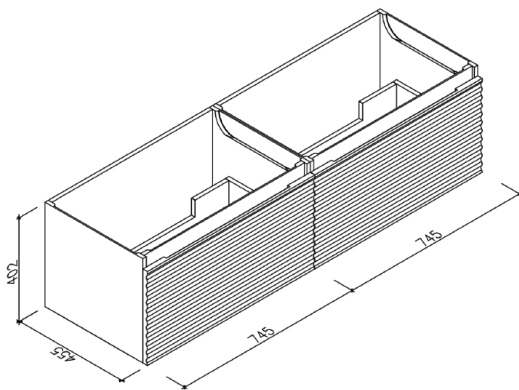

SPECIFICATION SHEET

JEROME COLLECTION 1500

SKU: VEX1500D

Configuration 2 Large Drawer
Installation Wall Hung
Width 1495mm
Depth 455mm
Height 400mm
Colour Options Varnished Oak **VO**

Basin Options

Dark Walnut **DW**
Cloudy White Oak **CO**
Poly-marble Drop-in Basin **NPMB**
Composite Stone Drop-in Basin **CSDB**
Composite Stone Benchtop **CSBT**