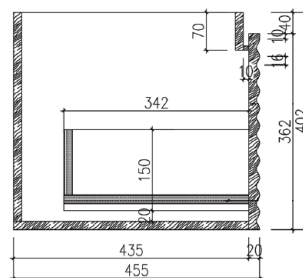

SPECIFICATION SHEET

JEROME COLLECTION 1500

SKU: VEX1500D

Configuration 2 Large Drawer
Installation Wall Hung
Width 1495mm
Depth 455mm
Height 400mm
Colour Options Varnished Oak **VO**

Basin Options

Dark Walnut **DW**
Cloudy White Oak **CO**
Poly-marble Drop-in Basin **NPMB**
Composite Stone Drop-in Basin **CSDB**
Composite Stone Benchtop **CSBT**