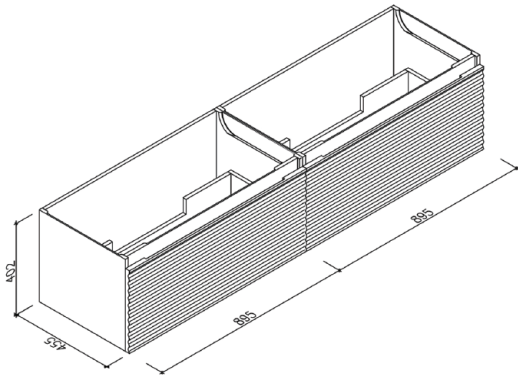

Basin Options

Composite Stone Drop-in Basin **CSDB**

Composite Stone Benchtop **CSBT**

Soft Close Drawers with Unihopper Premium Rails

Plywood with North American Timber Veneer

High Moisture Resistant Ply

10

10 Year Warranty for Cabinetry

5

5 Year Warranty for Basin/Benchtop