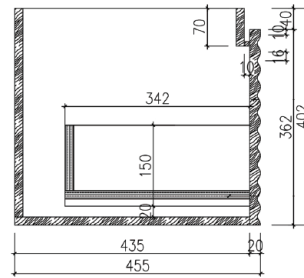

Basin Options

Composite Stone Drop-in Basin **CSDB**

Composite Stone Benchtop **CSBT**

Soft Close Drawers with Unihopper Premium Rails

Plywood with North American Timber Veneer

High Moisture Resistant Ply

10

10 Year Warranty for Cabinetry

5

5 Year Warranty for Basin/Benchtop