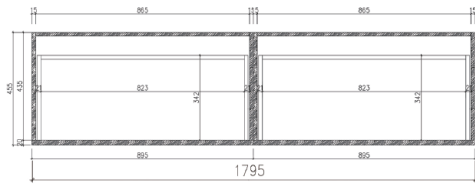

Basin Options

Composite Stone Drop-in Basin **CSDB**

Composite Stone Benchtop **CSBT**

Soft Close Drawers with Unihopper Premium Rails

Plywood with North American Timber Veneer

High Moisture Resistant Ply

10

10 Year Warranty for Cabinetry

5

5 Year Warranty for Basin/Benchtop