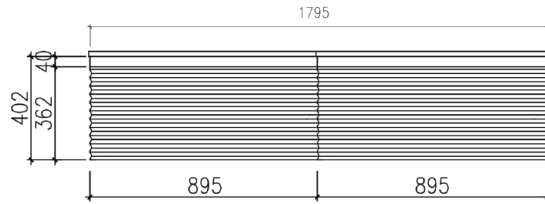

Basin Options

Composite Stone Drop-in Basin **CSDB**

Composite Stone Benchtop **CSBT**

Soft Close Drawers with Unihopper Premium Rails

Plywood with North American Timber Veneer

High Moisture Resistant Ply

10

10 Year Warranty for Cabinetry

5

5 Year Warranty for Basin/Benchtop