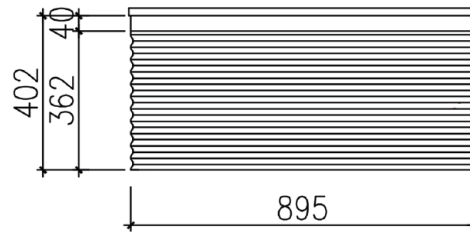

SPECIFICATION SHEET

JEROME COLLECTION 900

SKU: VEX900

Configuration	2 Small Drawer
Installation	Wall Hung
Width	895mm
Depth	455mm
Height	400mm
Colour Options	Varnished Oak VO Dark Walnut DW Cloudy White Oak CO
Basin Options	Poly-marble Drop-in Basin NPMB Composite Stone Drop-in Basin CSDB Composite Stone Benchtop CSBT