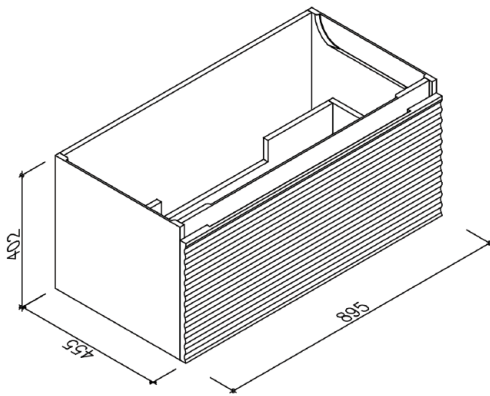

SPECIFICATION SHEET

JEROME COLLECTION 900

SKU: VEX900

Configuration	2 Small Drawer
Installation	Wall Hung
Width	895mm
Depth	455mm
Height	400mm
Colour Options	Varnished Oak VO Dark Walnut DW Cloudy White Oak CO
Basin Options	Poly-marble Drop-in Basin NPMB Composite Stone Drop-in Basin CSDB Composite Stone Benchtop CSBT