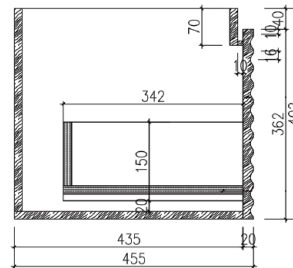

SPECIFICATION SHEET

JEROME COLLECTION 900

SKU: VEX900

Configuration	2 Small Drawer
Installation	Wall Hung
Width	895mm
Depth	455mm
Height	400mm
Colour Options	Varnished Oak VO Dark Walnut DW Cloudy White Oak CO
Basin Options	Poly-marble Drop-in Basin NPMB Composite Stone Drop-in Basin CSDB Composite Stone Benchtop CSBT