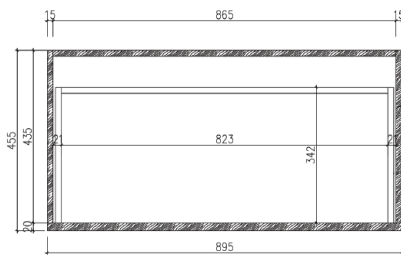

SPECIFICATION SHEET

JEROME COLLECTION 900

SKU: VEX900

Configuration	2 Small Drawer
Installation	Wall Hung
Width	895mm
Depth	455mm
Height	400mm
Colour Options	Varnished Oak VO Dark Walnut DW Cloudy White Oak CO
Basin Options	Poly-marble Drop-in Basin NPMB Composite Stone Drop-in Basin CSDB Composite Stone Benchtop CSBT