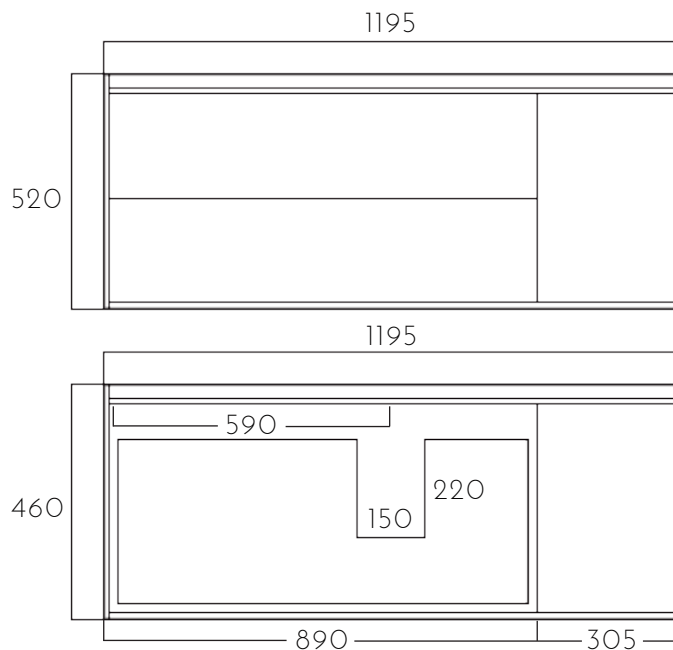

## PLYWOOD VANITY BEVALE COLLECTION

**Model No.** VIG-1200

**Dimension//** W1200 x D460 x H520mm

**Material//** Plywood

Two Soft Closing Drawers & One Side Door with Single Basin

**Basin Options//** Poly-marble Basin / Composite Stone Basin / Composite Stone Benchttop

### CABINET SPECIFICATION

N.B. Drawings indicate the technical measurements only and is not a reflection of how the unit will look