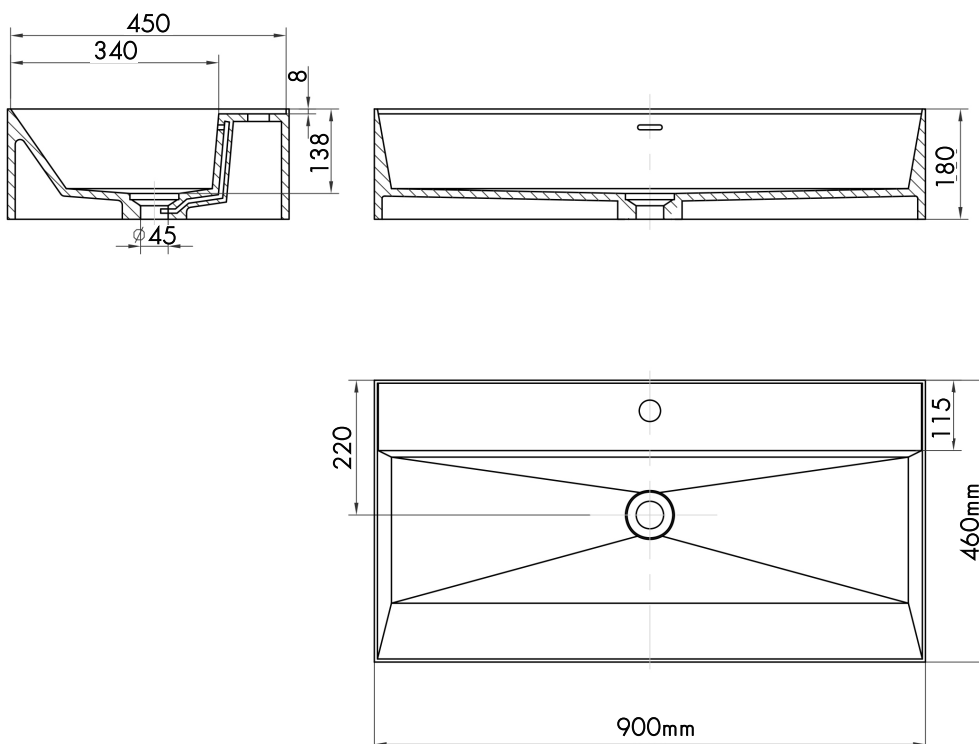

TOPTILE & BATHROOM

VISIT OUR SHOWROOM AT
36C HILLSIDE ROAD, GLENFIELD
09 444 8811

 TOPTILEANDBATHROOM.CO.NZ

 FACEBOOK.COM/TOPTILEANDBATHROOM

COMPOSITE STONE COUNTER-TOP BASIN

Model No. CSB-38332

Dimension_W900 x D460 x H180mm

Material_Composite Stone

SPECIFICATION

N.B. Drawings indicate the technical measurements only and is not a reflection of how the unit will look