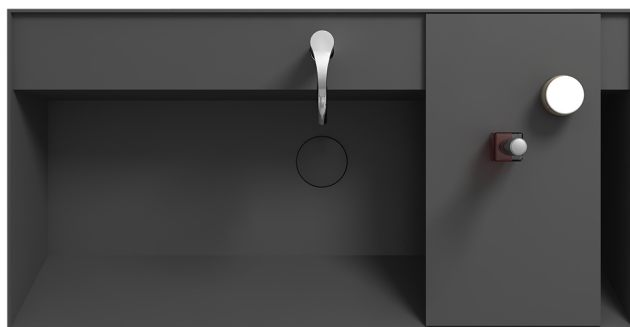

TOPTILE & BATHROOM

VISIT OUR SHOWROOM AT
36C HILLSIDE ROAD, GLENFIELD
09 444 8811

 TOPTILEANDBATHROOM.CO.NZ

 FACEBOOK.COM/TOPTILEANDBATHROOM

COMPOSITE STONE COUNTER-TOP BASIN

Model No. CSB-38332

Dimension_W900 x D460 x H180mm

Material_Composite Stone

SPECIFICATION

N.B. Drawings indicate the technical measurements only and is not a reflection of how the unit will look