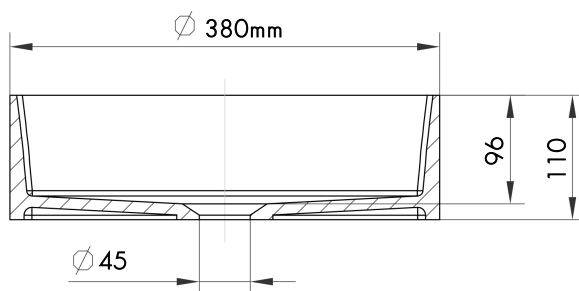

## COMPOSITE STONE COUNTER-TOP BASIN

Model No. CSB-38334

Dimension\_W380 x D380 x H110mm

Material\_Composite Stone

### SPECIFICATION

N.B. Drawings indicate the technical measurements only and is not a reflection of how the unit will look