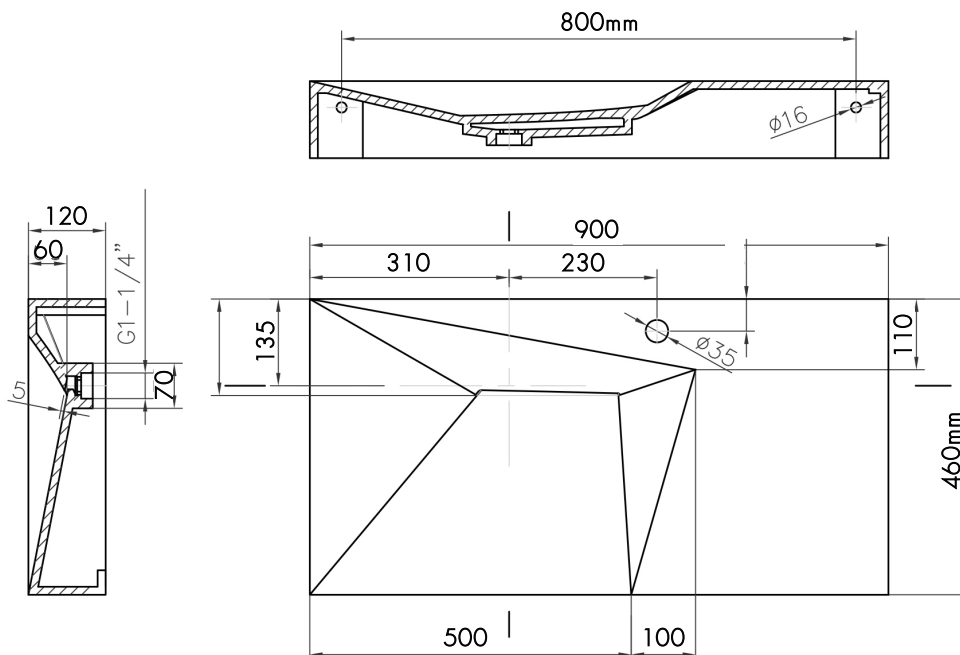

# TOPTILE & BATHROOM

VISIT OUR SHOWROOM AT  
36C HILLSIDE ROAD, GLENFIELD  
09 444 8811

 [TOPTILEANDBATHROOM.CO.NZ](http://TOPTILEANDBATHROOM.CO.NZ)

 [FACEBOOK.COM/TOPTILEANDBATHROOM](https://www.facebook.com/TOPTILEANDBATHROOM)

## COMPOSITE STONE WALL-MOUNTED BASIN

Model No. CSB-38427

Dimension\_W900 x D460 x H120mm

Material\_Composite Stone

### SPECIFICATION

N.B. Drawings indicate the technical measurements only and is not a reflection of how the unit will look