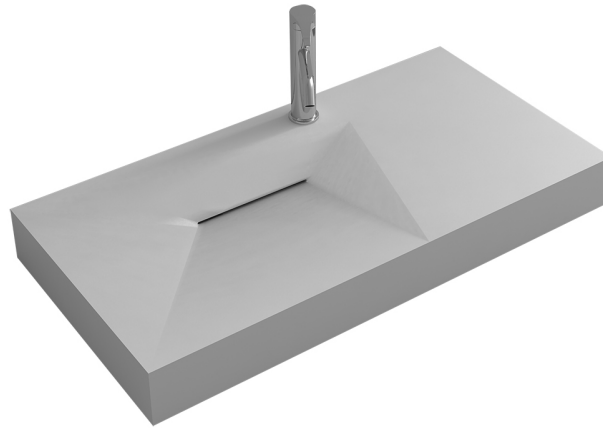

## COMPOSITE STONE WALL-MOUNTED BASIN

Model No. CSB-38427

Dimension\_W900 x D460 x H120mm

Material\_Composite Stone

### SPECIFICATION

N.B. Drawings indicate the technical measurements only and is not a reflection of how the unit will look