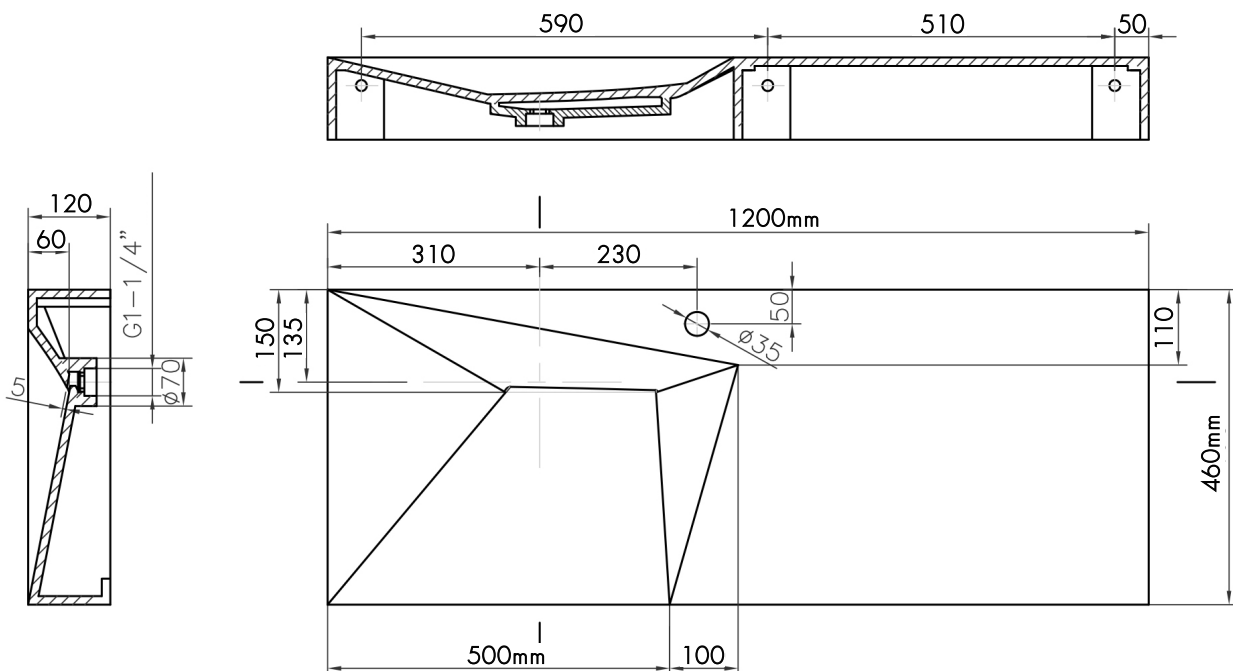

TOPTILE & BATHROOM

VISIT OUR SHOWROOM AT
36C HILLSIDE ROAD, GLENFIELD
09 444 8811

 TOPTILEANDBATHROOM.CO.NZ

 FACEBOOK.COM/TOPTILEANDBATHROOM

COMPOSITE STONE WALL-MOUNTED BASIN

Model No. CSB-38428

Dimension_W1200 x D460 x H120mm

Material_Composite Stone

SPECIFICATION

N.B. Drawings indicate the technical measurements only and is not a reflection of how the unit will look