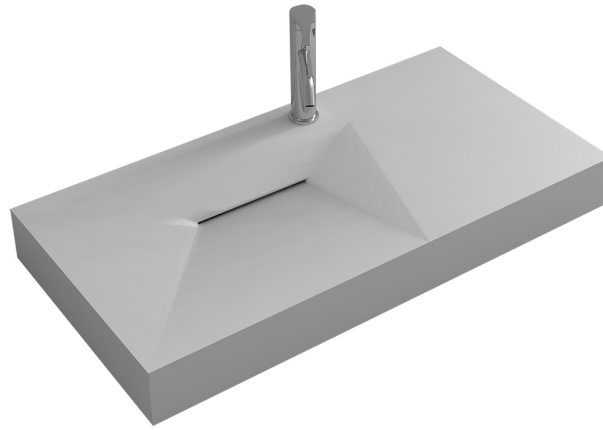

TOPTILE & BATHROOM

VISIT OUR SHOWROOM AT
36C HILLSIDE ROAD, GLENFIELD
09 444 8811

 TOPTILEANDBATHROOM.CO.NZ

 FACEBOOK.COM/TOPTILEANDBATHROOM

COMPOSITE STONE WALL-MOUNTED BASIN

Model No. CSB-38428

Dimension_W1200 x D460 x H120mm

Material_Composite Stone

SPECIFICATION

N.B. Drawings indicate the technical measurements only and is not a reflection of how the unit will look