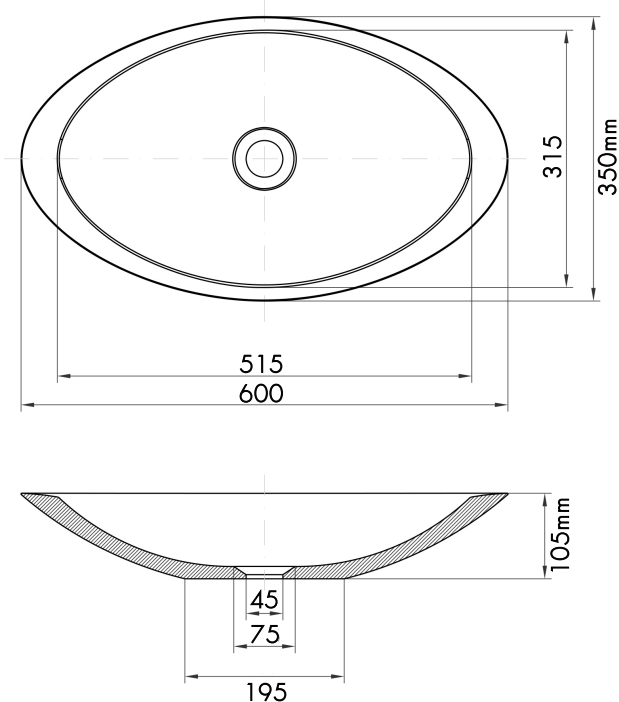

TOPTILE & BATHROOM

VISIT OUR SHOWROOM AT
36C HILLSIDE ROAD, GLENFIELD
09 444 8811

TOPTILEANDBATHROOM.CO.NZ

FACEBOOK.COM/TOPTILEANDBATHROOM

COMPOSITE STONE COUNTER-TOP BASIN

Model No. CSB-3857

Dimension_W600 x D350 x H105mm

Material_Composite Stone

SPECIFICATION

N.B. Drawings indicate the technical measurements only and is not a reflection of how the unit will look