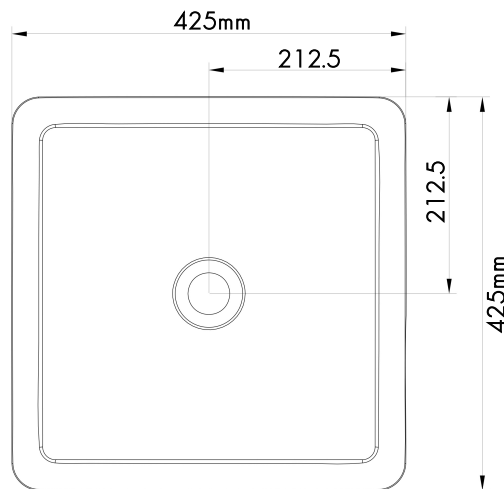

TOPTILE & BATHROOM

VISIT OUR SHOWROOM AT
36 C HILLSIDE ROAD, GLENFIELD
09 444 8811

TOPTILEANDBATHROOM.CO.NZ

FACEBOOK.COM/TOPTILEANDBATHROOM

COMPOSITE STONE COUNTER-TOP BASIN

Model No. CSB-3858

Dimension_W425 x D425 x H105mm

Material_Composite Stone

SPECIFICATION

N.B. Drawings indicate the technical measurements only and is not a reflection of how the unit will look