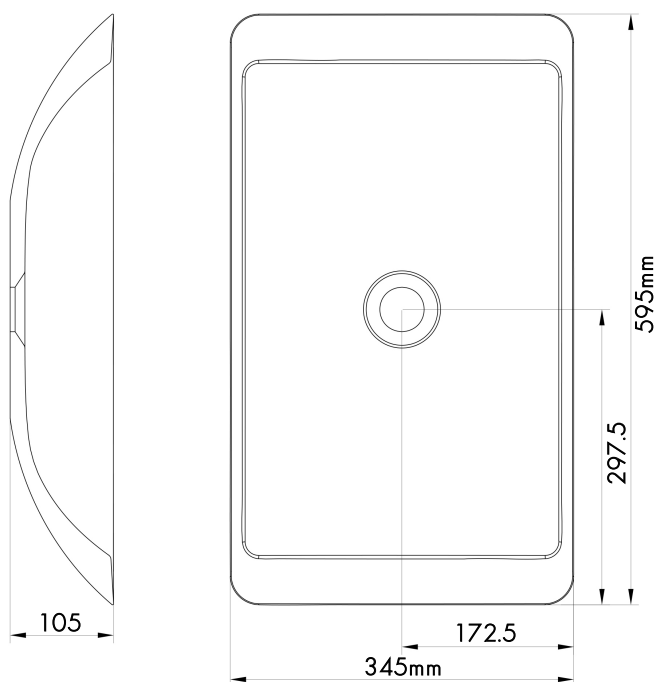

# TOPTILE & BATHROOM

VISIT OUR SHOWROOM AT  
36 C HILLSIDE ROAD, GLENFIELD  
09 444 8811

 [TOPTILEANDBATHROOM.CO.NZ](http://TOPTILEANDBATHROOM.CO.NZ)

 [FACEBOOK.COM/TOPTILEANDBATHROOM](https://www.facebook.com/TOPTILEANDBATHROOM)

## COMPOSITE STONE COUNTER-TOP BASIN

Model No. CSB-3859

Dimension\_W595 x D345 x H105mm

Material\_Composite Stone

### SPECIFICATION

N.B. Drawings indicate the technical measurements only and is not a reflection of how the unit will look