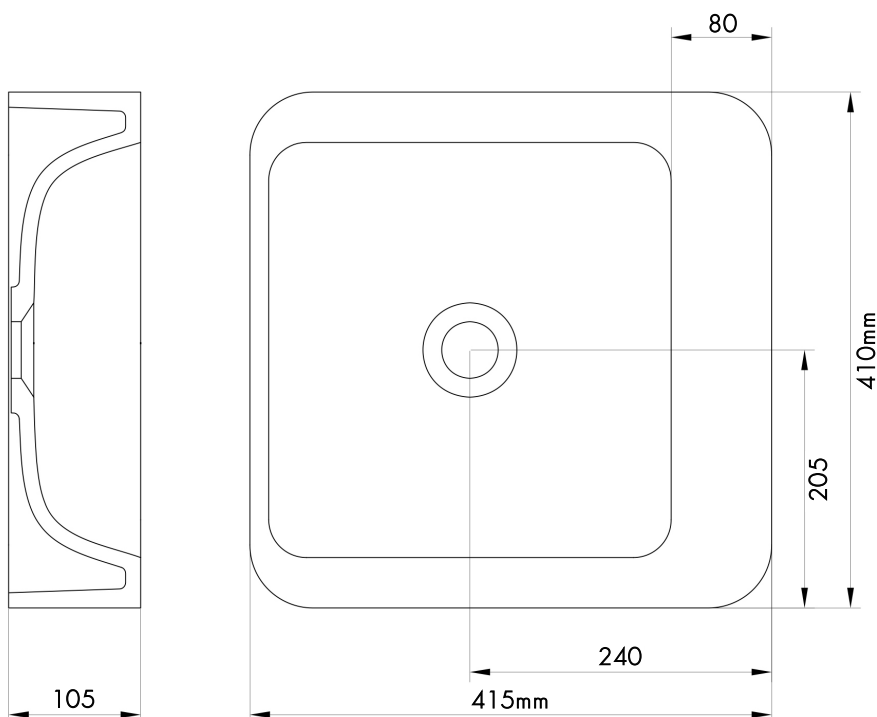

TOPTILE & BATHROOM

VISIT OUR SHOWROOM AT
36C HILLSIDE ROAD, GLENFIELD
09 444 8811

 TOPTILEANDBATHROOM.CO.NZ

 FACEBOOK.COM/TOPTILEANDBATHROOM

COMPOSITE STONE COUNTER-TOP BASIN

Model No. CSB-3861

Dimension_W410 x D415 x H105mm

Material_Composite Stone

SPECIFICATION

N.B. Drawings indicate the technical measurements only and is not a reflection of how the unit will look