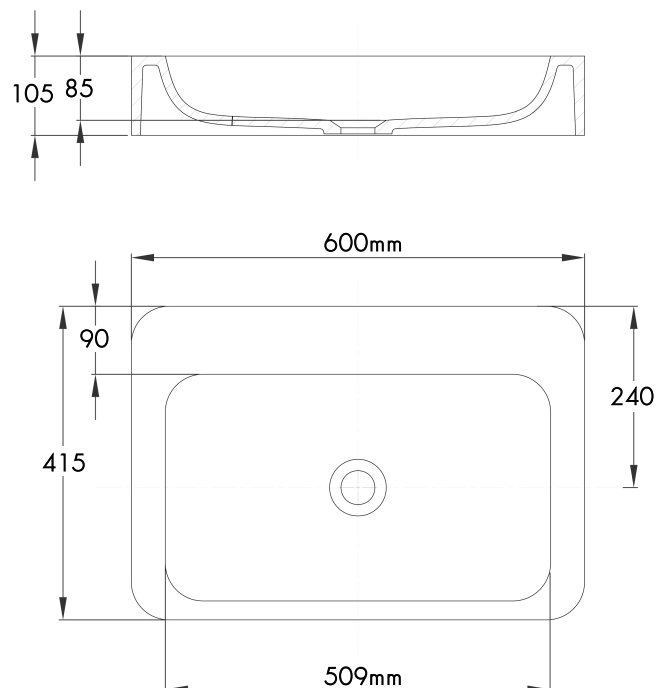

TOPTILE & BATHROOM

VISIT OUR SHOWROOM AT
36 C HILLSIDE ROAD, GLENFIELD
09 444 8811

TOPTILEANDBATHROOM.CO.NZ

FACEBOOK.COM/TOPTILEANDBATHROOM

COMPOSITE STONE COUNTER-TOP BASIN

Model No. CSB-3862

Dimension_W600 x D415 x H105mm

Material_Composite Stone

SPECIFICATION

N.B. Drawings indicate the technical measurements only and is not a reflection of how the unit will look