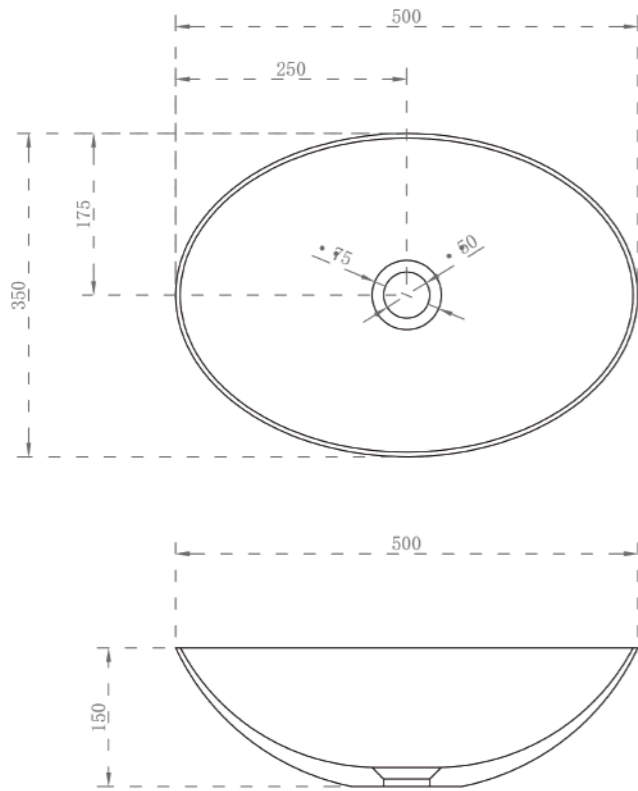

FRAGILE ITEM
HANDLE WITH CARE

SKILLFULLY CRAFTED
COMPOSITE STONE BASIN

AUBREY

model no_ CSB-A72
dimension_ L500 x D350 x H150mm

performing leading-edge technology
with everlasting style

ARUV

add style to your bathroom