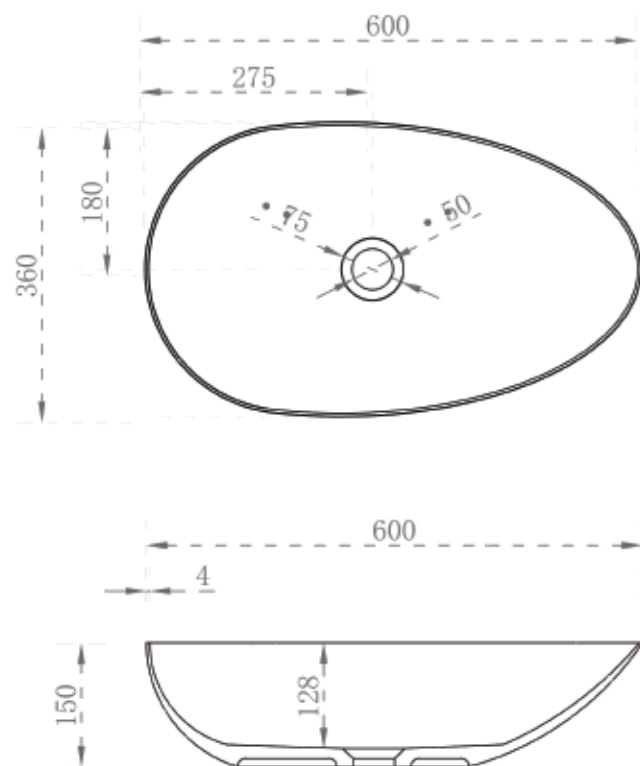

SKILLFULLY CRAFTED
COMPOSITE STONE BASIN

SCARLETT

model no_ CSB-A75
dimension_ L600 x D360 x H150mm

performing leading-edge technology
with everlasting style

ARUV

add style to your bathroom