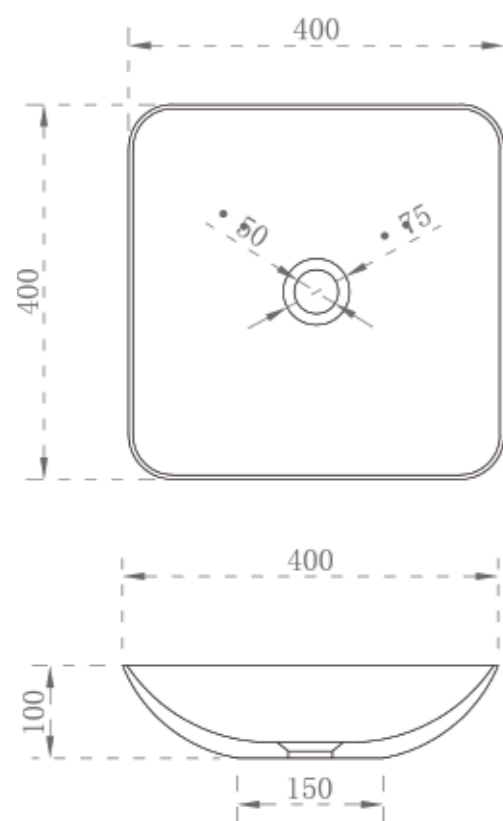

FRAGILE ITEM

HANDLE WITH CARE

ARUV

add style to your bathroom

SKILLFULLY CRAFTED
COMPOSITE STONE BASIN

HANNAH

model no_ CSB-A77

dimension_ L400 x D400 x H100mm