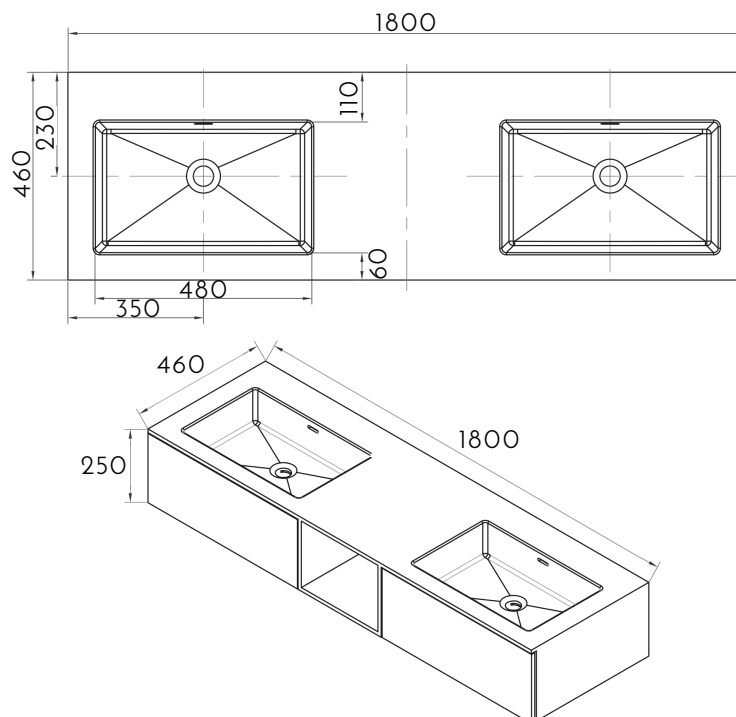

PLYWOOD VANITY

CUBIC COLLECTION

Model No. WD38484F Cubic 1800

Dimension// W1800 x D460 x H250mm

Composite Stone Wall Hung Vanity
Two Soft Closing Drawers with Double Basin

CABINET SPECIFICATION

N.B. Drawings indicate the technical measurements only and is not a reflection of how the unit will look