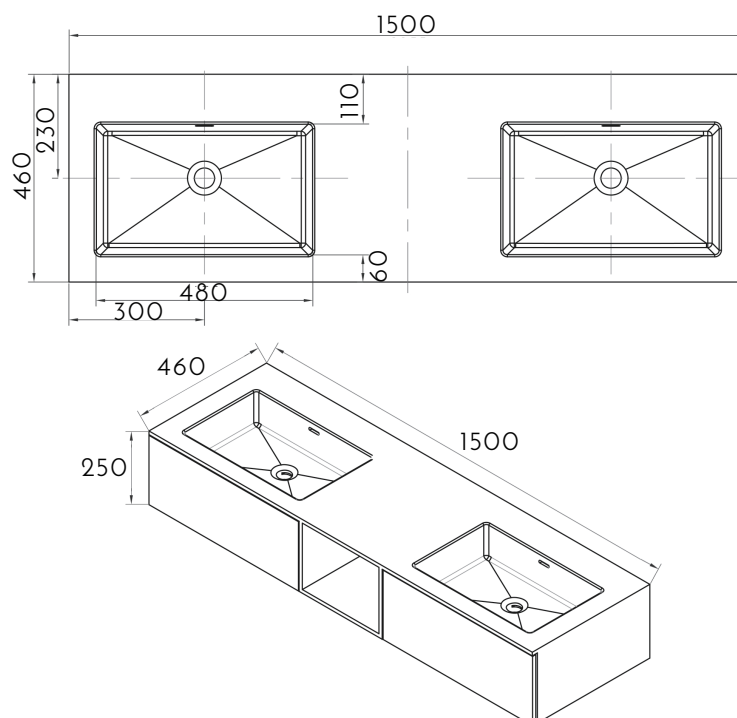

PLYWOOD VANITY

CUBIC COLLECTION

Model No. WD38484 Cubic 1500

Dimension// W1500 x D460 x H250mm

Composite Stone Wall Hung Vanity
Two Soft Closing Drawers with Double Basin

CABINET SPECIFICATION

N.B. Drawings indicate the technical measurements only and is not a reflection of how the unit will look