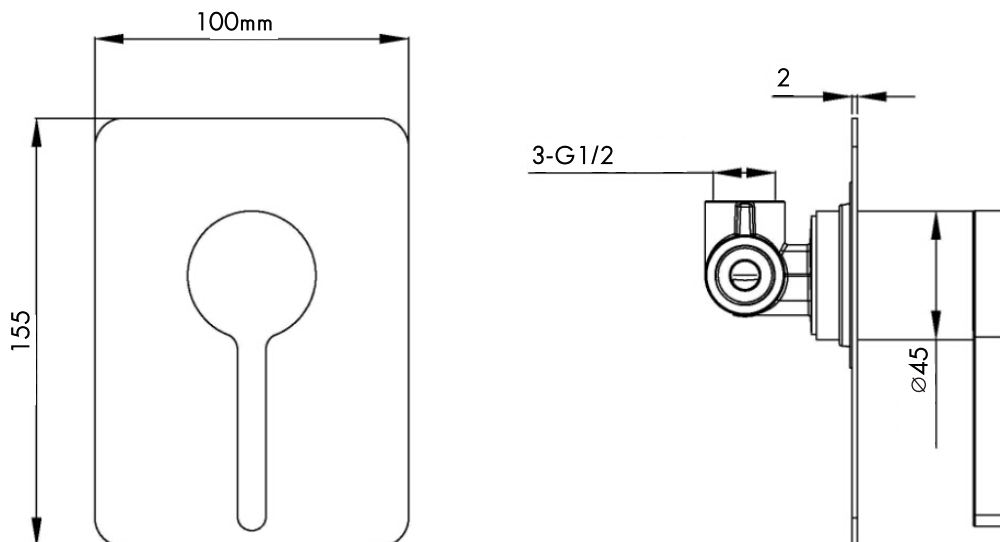

TOPTILE & BATHROOM

VISIT OUR SHOWROOM AT
36 C HILLSIDE ROAD, GLENFIELD
09 444 8811

TOPTILEANDBATHROOM.CO.NZ

FACEBOOK.COM/TOPTILEANDBATHROOM

KAIA COLLECTION TAPWARE

SHOWER MIXER

Model No. KAIA MSC

Dimension_W100 x D2 x H155mm

Material_Solid Brass

Suitable for Main Pressure

Colour Options_Chrome / Matte Black

SPECIFICATION

N.B. Drawings indicate the technical measurements only and is not a reflection of how the unit will look