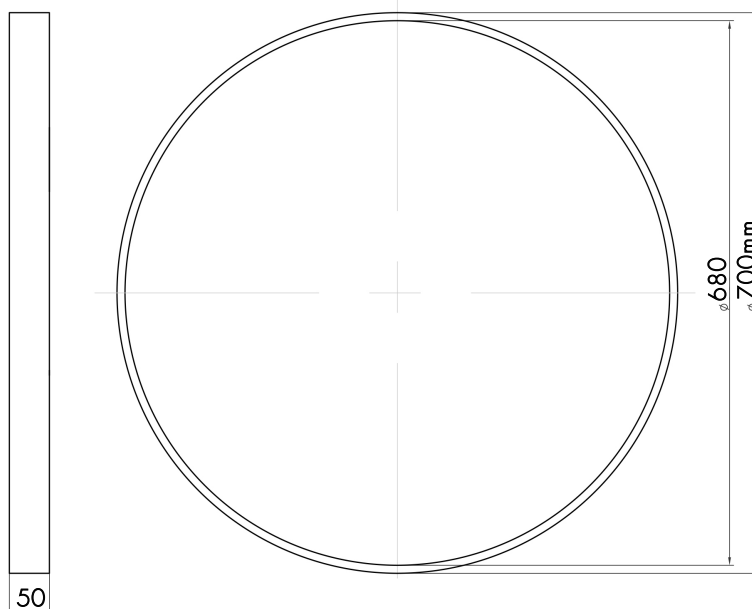

TOPTILE & BATHROOM

VISIT OUR SHOWROOM AT
36 C HILLSIDE ROAD, GLENFIELD
09 444 8811

TOPTILEANDBATHROOM.CO.NZ

FACEBOOK.COM/TOPTILEANDBATHROOM

COMPOSITE STONE FRAMED

ROUND MIRROR

Model No. MI-CS2904

Dimension_W700 x D700 x H50mm

Material_Composite Stone

Colour Options_Matte White / Matte Black

SPECIFICATION

N.B. Drawings indicate the technical measurements only and is not a reflection of how the unit will look