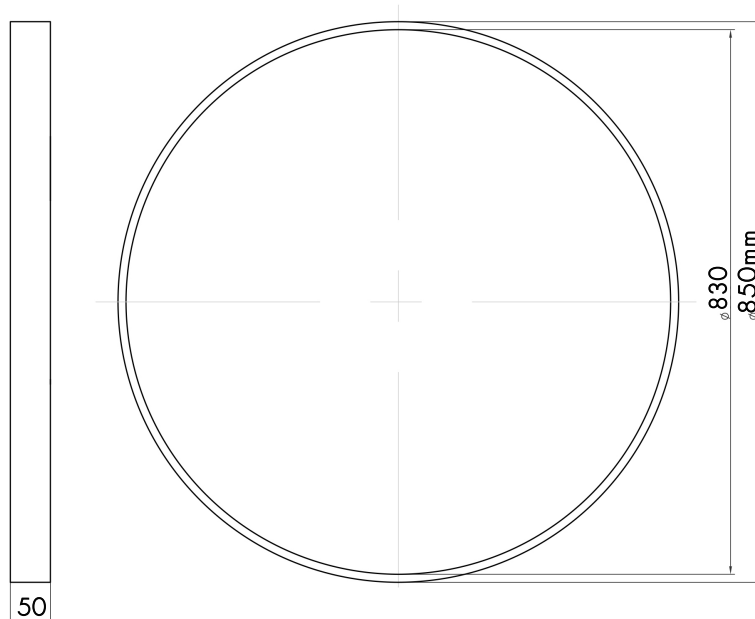

# ROUND MIRROR

Model No. MI-CS2939

Dimension\_W850 x D850 x H50mm

Material\_Composite Stone

Colour Options\_Matte White / Matte Black

## SPECIFICATION

N.B. Drawings indicate the technical measurements only and is not a reflection of how the unit will look