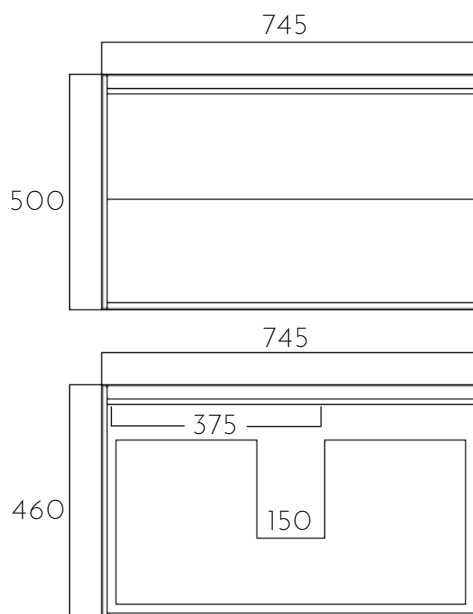

## PLYWOOD VANITY MUSE COLLECTION

**Model No.** NSW-750

**Dimension//** W750 x D460 x H500mm

**Material//** Plywood

Two Soft Closing Drawers with Single Basin

**Basin Options//** Poly-marble Basin / Composite Stone Basin / Composite Stone Benchtopy

### CABINET SPECIFICATION

N.B. Drawings indicate the technical measurements only and is not a reflection of how the unit will look