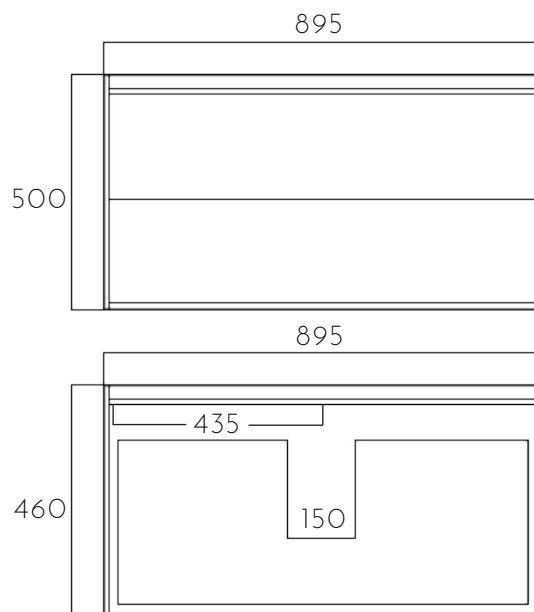

## PLYWOOD VANITY MUSE COLLECTION

**Model No.** NSW-900

**Dimension//** W900 x D460 x H500mm

**Material//** Plywood

Two Soft Closing Drawers with Single Basin

**Basin Options//** Poly-marble Basin / Composite Stone Basin / Composite Stone Benchttop

### CABINET SPECIFICATION

N.B. Drawings indicate the technical measurements only and is not a reflection of how the unit will look