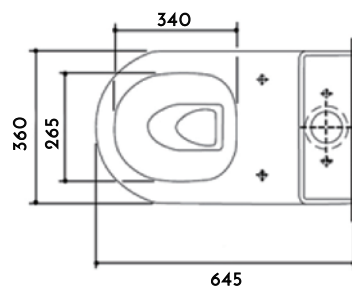

BACK TO WALL TOILET

FLO

Model No. TO-76

Dimension// W385 x H830 x D645mm

S Trap 80-180mm // **P Trap** 180mm

Options of Top or Side Inlets (Left/Right)

Heavy Grade & Lift Off Soft Closing Seat

360 Degree Rinse Water Distribution for Optimal Hygiene

Easy to Clean & Radial Cleaning w/ Every Flush

WELS Rating 4 Star

Rimless Washdown Dual Flush System (4.5L/3L)

SPECIFICATION

N.B. Drawings indicate the technical measurements only and is not a reflection of how the unit will look