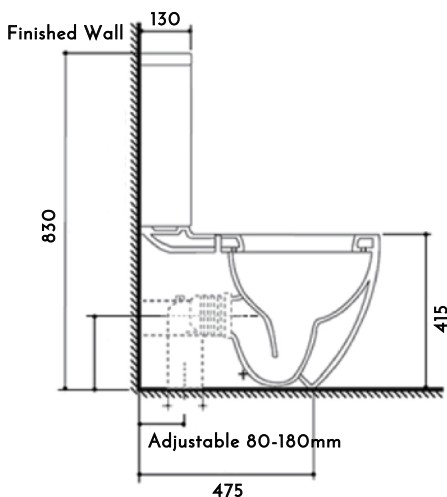

BACK TO WALL TOILET

FLO

Model No. TO-76

Dimension// W385 x H830 x D645mm

S Trap 80-180mm // **P Trap** 180mm

Options of Top or Side Inlets (Left/Right)

Heavy Grade & Lift Off Soft Closing Seat

360 Degree Rinse Water Distribution for Optimal Hygiene

Easy to Clean & Radial Cleaning w/ Every Flush

WELS Rating 4 Star

Rimless Washdown Dual Flush System (4.5L/3L)

SPECIFICATION

N.B. Drawings indicate the technical measurements only and is not a reflection of how the unit will look