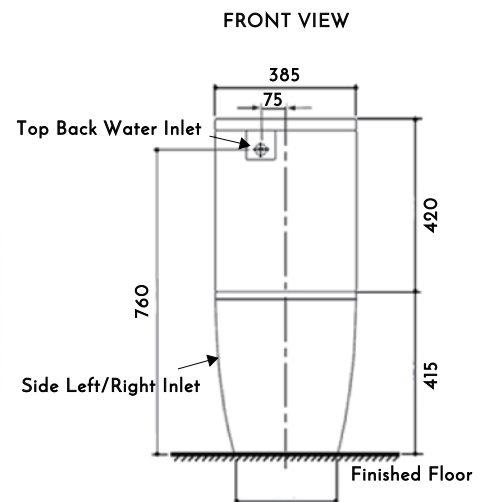

BACK TO WALL TOILET

FLO

Model No. TO-76

Dimension// W385 x H830 x D645mm

S Trap 80-180mm // **P Trap** 180mm

Options of Top or Side Inlets (Left/Right)

Heavy Grade & Lift Off Soft Closing Seat

360 Degree Rinse Water Distribution for Optimal Hygiene

Easy to Clean & Radial Cleaning w/ Every Flush

WELS Rating 4 Star

Rimless Washdown Dual Flush System (4.5L/3L)

SPECIFICATION

N.B. Drawings indicate the technical measurements only and is not a reflection of how the unit will look