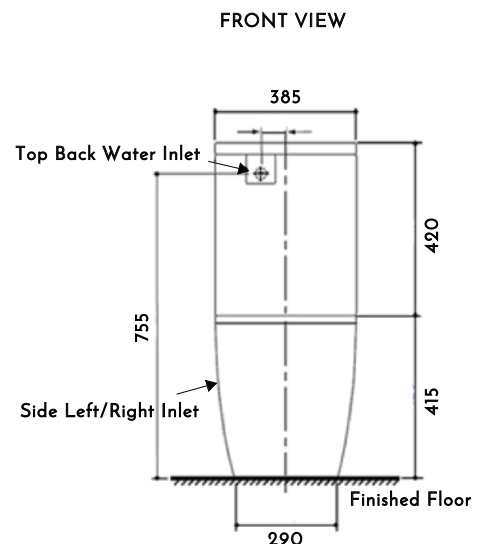

BACK TO WALL TOILET ROSSO

Model No. TO-78

Dimension// W385 x H830 x D655mm

S Trap 80-180mm // P Trap 180mm

Options of Top Back or Side Left/Right Inlets

Heavy Grade & Lift Off Soft Closing Seat

Features 360 Degree Rinse Water Distribution for Optimal Hygiene

Easy to Clean & Radial Cleaning w/ Every Flush

WELS Rating 4 Stars

Rimless Washdown Dual Flush System (4.5L/3L)

SPECIFICATION

N.B. Drawings indicate the technical measurements only and is not a reflection of how the unit will look