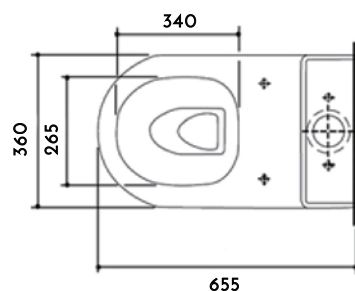

BACK TO WALL TOILET ROSSO

Model No. TO-78

Dimension// W385 x H830 x D655mm

S Trap 80-180mm // P Trap 180mm

Options of Top Back or Side Left/Right Inlets

Heavy Grade & Lift Off Soft Closing Seat

Features 360 Degree Rinse Water Distribution for Optimal Hygiene

Easy to Clean & Radial Cleaning w/ Every Flush

WELS Rating 4 Stars

Rimless Washdown Dual Flush System (4.5L/3L)

SPECIFICATION

N.B. Drawings indicate the technical measurements only and is not a reflection of how the unit will look