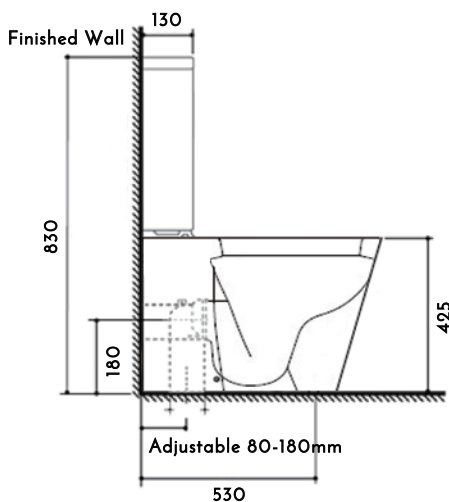

BACK TO WALL TOILET ROSSO

Model No. TO-78

Dimension// W385 x H830 x D655mm

S Trap 80-180mm // P Trap 180mm

Options of Top Back or Side Left/Right Inlets

Heavy Grade & Lift Off Soft Closing Seat

Features 360 Degree Rinse Water Distribution for Optimal Hygiene

Easy to Clean & Radial Cleaning w/ Every Flush

WELS Rating 4 Stars

Rimless Washdown Dual Flush System (4.5L/3L)

SPECIFICATION

N.B. Drawings indicate the technical measurements only and is not a reflection of how the unit will look