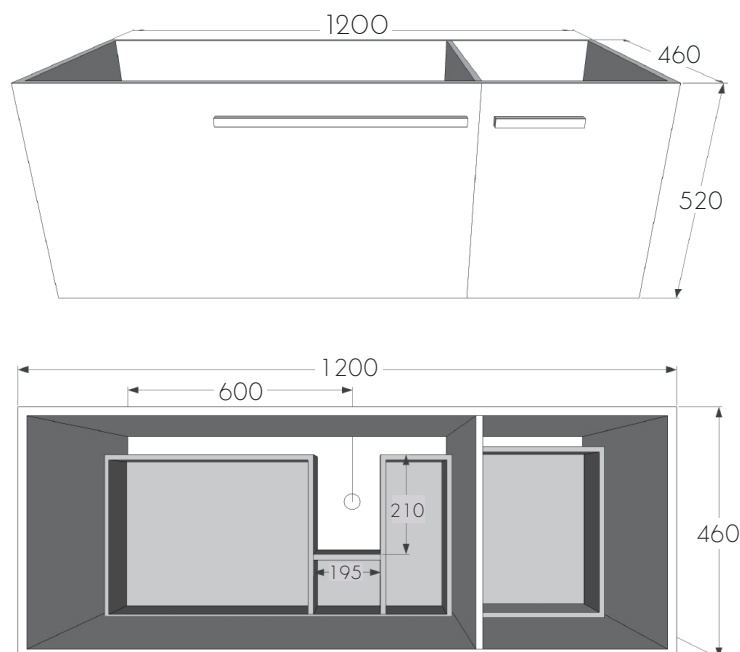

CABINET SPECIFICATION

N.B. Drawings indicate the technical measurements only and is not a reflection of how the unit will look