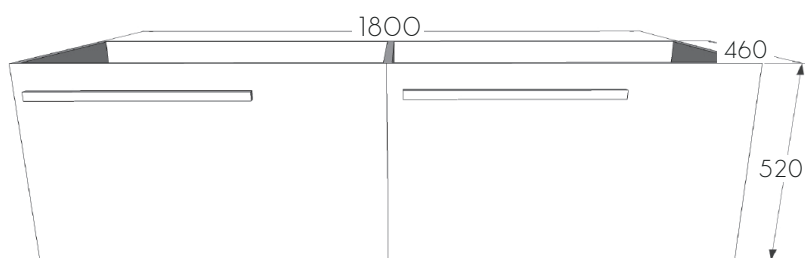

PLYWOOD VANITY

BLANCHE COLLECTION

Model No. VVF-1800

Dimension// W1800 x D460 x H520mm

Material// Plywood

Four Small Drawers // Double Basin

Basin Options// Composite Stone Basin / Composite Stone Benchtop

Colour Options// Coastal Elm / Fiordland Elm

CABINET SPECIFICATION

N.B. Drawings indicate the technical measurements only and is not a reflection of how the unit will look