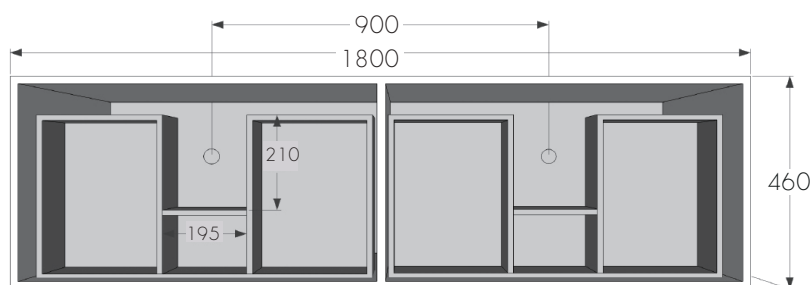

PLYWOOD VANITY

BLANCHE COLLECTION

Model No. VVF-1800

Dimension// W1800 x D460 x H520mm

Material// Plywood

Four Small Drawers // Double Basin

Basin Options// Composite Stone Basin / Composite Stone Benchtop

Colour Options// Coastal Elm / Fiordland Elm

CABINET SPECIFICATION

N.B. Drawings indicate the technical measurements only and is not a reflection of how the unit will look