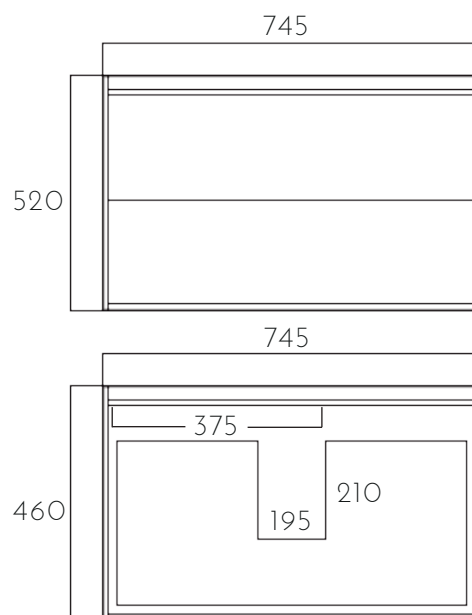

CABINET SPECIFICATION

N.B. Drawings indicate the technical measurements only and is not a reflection of how the unit will look