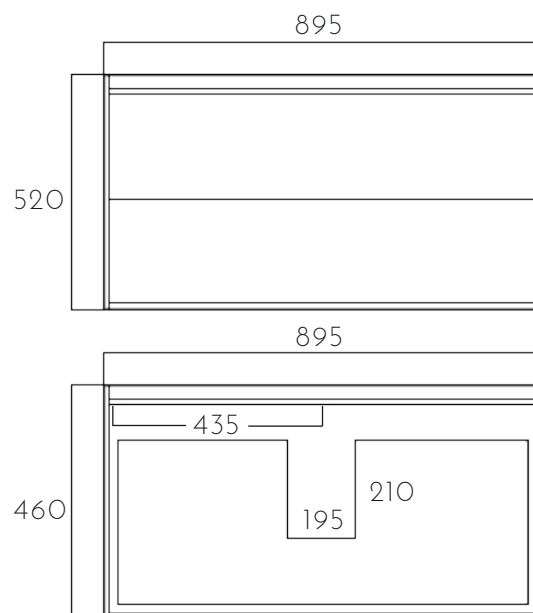

CABINET SPECIFICATION

N.B. Drawings indicate the technical measurements only and is not a reflection of how the unit will look