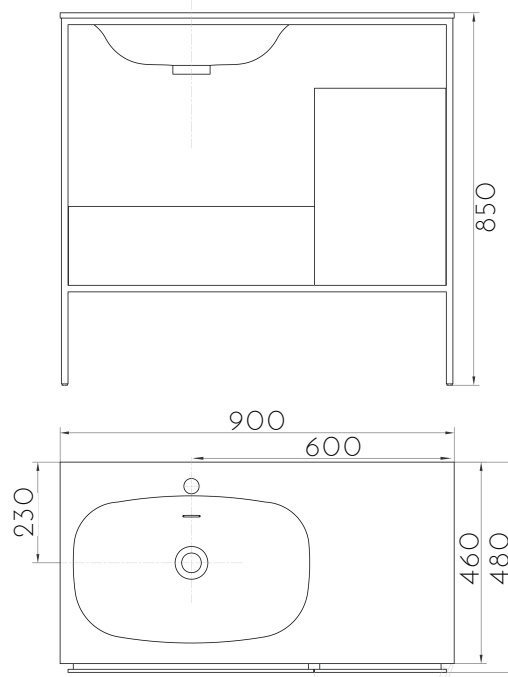

PLYWOOD VANITY FRAME COLLECTION

Model No. WD2701-0 Frame Matte Black 900LHS

Dimension// W900 x D460 x H850mm

Composite Stone Basin with Black Frame Free-standing Vanity

Left Hand Side Waste

One Soft Closing Drawer & Door with Single Basin

CABINET SPECIFICATION

N.B. Drawings indicate the technical measurements only and is not a reflection of how the unit will look