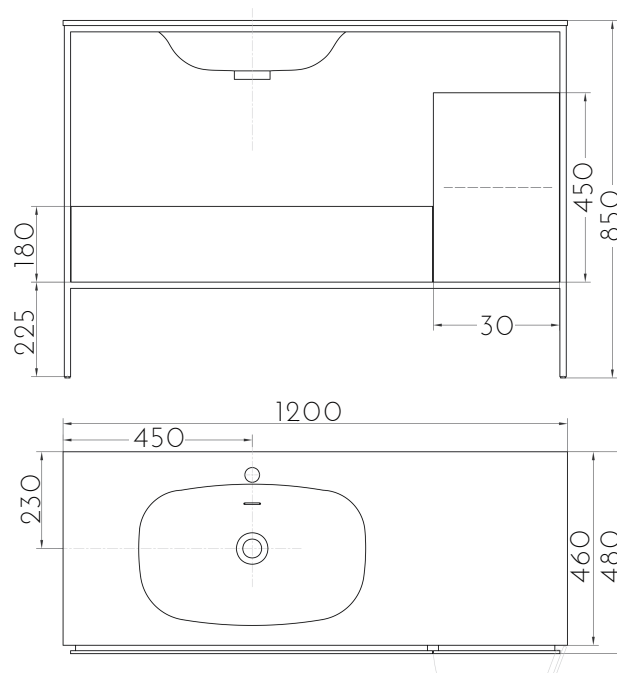

PLYWOOD VANITY FRAME COLLECTION

Model No. WD2701-OF Frame Matte Black 1200LHS

Dimension// W1200 x D460 x H850mm

Composite Stone Basin with Black Frame Free-standing Vanity

Left Hand Side Waste

One Soft Closing Drawer & Door with Single Basin

CABINET SPECIFICATION

N.B. Drawings indicate the technical measurements only and is not a reflection of how the unit will look