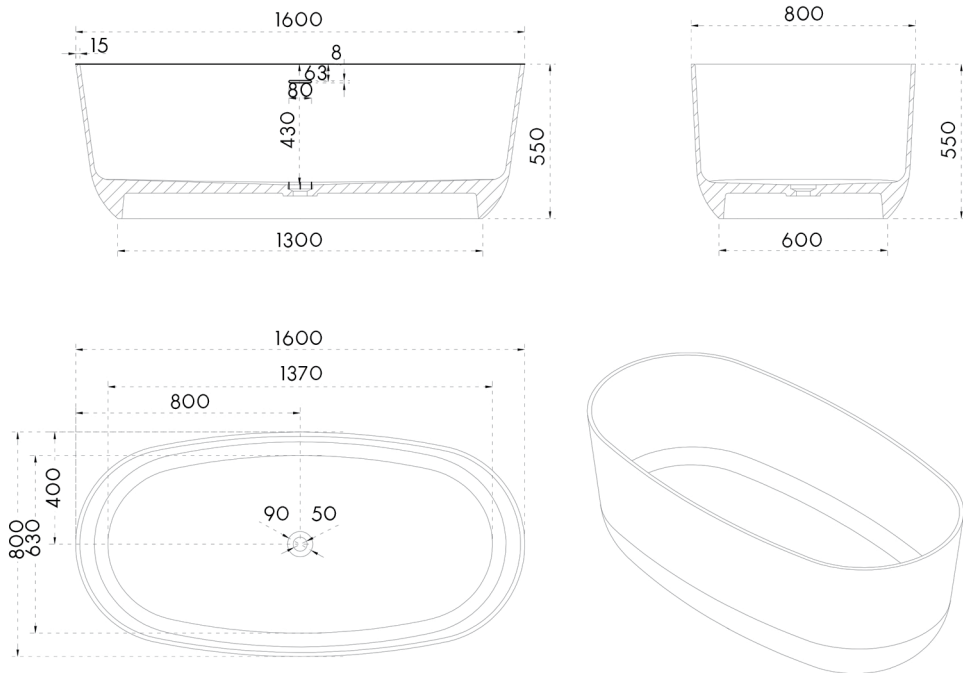

**SPECIFICATION SHEET**

**GRETA 1600 Freestanding Bath**

SKU: BTH-ARCS-CS8859 GRETA1600

Material	Composite Stone
Installation	Freestanding
Width	1600mm
Depth	800mm
Height	550mm
Adjustable Feet	Yes
Waste Size	40mm
Overflow	Yes
Colour	White
Finish	Matte