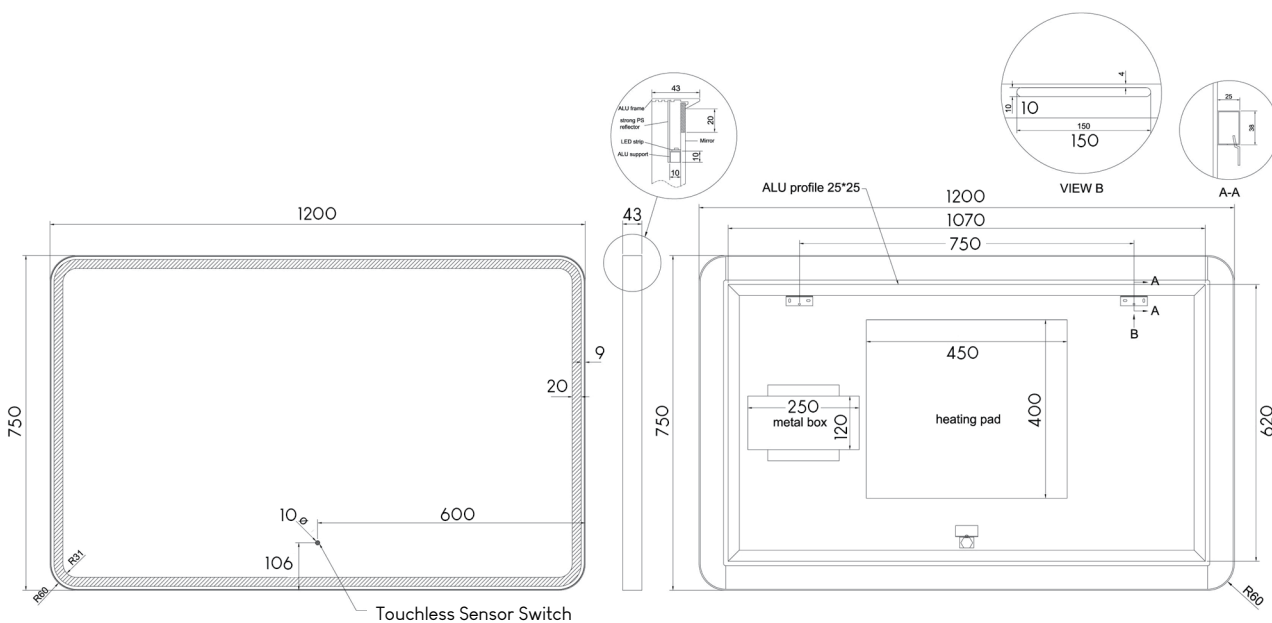

SPECIFICATION SHEET

Rectangle Metal Framed Demister & LED Illuminated Mirror 1200
SKU: MI-MFSLED1200B

Material	Copper-free Mirror with Metal Frame and Safety Vinyl Backing
Installation	Hardwired Hang with Supplied Mounting Brackets
IP Rating	IP44
Width	1200mm
Depth	43mm
Height	750mm
Size Options	W750 900 1200 1500 1800mm

-  Touchless Sensor Switch
-  Built-in Demister
-  Safety Vinyl Backing
-  Copper-free Mirror

-  SAA Approved
-  IP44
-  2 Year Warranty